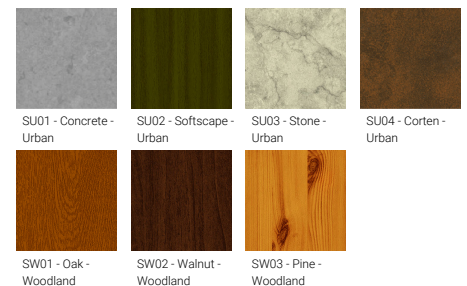

Feature

COB	LED		RGBW
1-10V DIMMING	DALI DIMMING	DMX	DMX RDM
NON DIMMABLE			Rotatable
Tilt able			

Optic

Product colour

Special finishes upon request

ODESSA

Technical information

	Model number	Light source	Power	Lumen	Optic	CCT / CRI	Dimming type	Weight	
Large - Supplied with specific 4 m cylindrical, straight aluminium pole: APD140140-OD									
	ODESSA 21	OD-21061	4 x 1 COB	280 W	29696 - 34744 lm	N [20°, M [32°], W [43°], VW [69°]	2700K CRI80, 3000K CRI80, 4000K CRI80	On/Off, 1-10V, DALI	43.0 kg
	ODESSA 21	OD-21064	4 x 1 COB	216 W	23876 - 27932 lm	N [20°, M [32°], W [43°], VW [69°]	2700K CRI80, 3000K CRI80, 4000K CRI80	On/Off, 1-10V, DALI	43.0 kg
	ODESSA 22	OD-21071	4 x 7 LED	240 W	21804 - 23416 lm	VN [8°]	2700K CRI80, 3000K CRI80, 4000K CRI80	On/Off, 1-10V, DALI	40.5 kg
	ODESSA 22	OD-21077	4 x 7 LED	180 W	17160 - 18428 lm	VN [8°]	2700K CRI80, 3000K CRI80, 4000K CRI80	On/Off, 1-10V, DALI	40.5 kg
Large - Supplied with specific 4 m cylindrical, straight aluminium pole: APD140140-OD - RGBW									
	ODESSA 22	OD-21074	4 x 7 LED	132 W	4768 - 5688 lm	N [20°, M [34°], E [24° x 49°]	RGBW30, RGBW40	DMX, DMX/RDM	40.5 kg
	ODESSA 22	OD-21101	4 x 7 LED	180 W	5480 - 6676 lm	N [20°, M [34°], E [24° x 49°]	RGBW30, RGBW40	DMX, DMX/RDM	40.5 kg
Large - Supplied with specific 6 m cylindrical, straight aluminium pole: APD160140-OD									
	ODESSA 21	OD-21062	4 x 1 COB	280 W	29696 - 34744 lm	N [20°, M [32°], W [43°], VW [69°]	2700K CRI80, 3000K CRI80, 4000K CRI80	On/Off, 1-10V, DALI	50.0 kg
	ODESSA 21	OD-21065	4 x 1 COB	216 W	23876 - 27932 lm	N [20°, M [32°], W [43°], VW [69°]	2700K CRI80, 3000K CRI80, 4000K CRI80	On/Off, 1-10V, DALI	50.0 kg
	ODESSA 22	OD-21072	4 x 7 LED	240 W	21804 - 23416 lm	VN [8°]	2700K CRI80, 3000K CRI80, 4000K CRI80	On/Off, 1-10V, DALI	47.5 kg
	ODESSA 22	OD-21078	4 x 7 LED	180 W	17160 - 18428 lm	VN [8°]	2700K CRI80, 3000K CRI80, 4000K CRI80	On/Off, 1-10V, DALI	47.5 kg
Large - Supplied with specific 6 m cylindrical, straight aluminium pole: APD160140-OD - RGBW									
	ODESSA 22	OD-21075	4 x 7 LED	132 W	4768 - 5688 lm	N [20°, M [34°], E [24° x 49°]	RGBW30, RGBW40	DMX, DMX/RDM	47.5 kg
	ODESSA 22	OD-21102	4 x 7 LED	180 W	5480 - 6676 lm	N [20°, M [34°], E [24° x 49°]	RGBW30, RGBW40	DMX, DMX/RDM	47.5 kg
Large - Supplied with specific 8 m cylindrical, straight galvanised steel pole: SPD180140-OD									
	ODESSA 21	OD-21063	4 x 1 COB	280 W	29696 - 34744 lm	N [20°, M [32°], W [43°], VW [69°]	2700K CRI80, 3000K CRI80, 4000K CRI80	On/Off, 1-10V, DALI	57.0 kg
	ODESSA 21	OD-21066	4 x 1 COB	216 W	23876 - 27932 lm	N [20°, M [32°], W [43°], VW [69°]	2700K CRI80, 3000K CRI80, 4000K CRI80	On/Off, 1-10V, DALI	57.0 kg
	ODESSA 22	OD-21073	4 x 7 LED	240 W	21804 - 23416 lm	VN [8°]	2700K CRI80, 3000K CRI80, 4000K CRI80	On/Off, 1-10V, DALI	55.5 kg