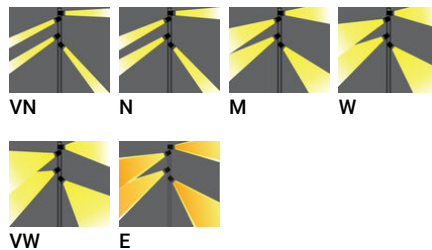

Feature

COB	LED		RGBW
1-10V DIMMING	DALI DIMMING	DMX	DMX RDM
NON DIMMABLE			Rotatable
Tilt able			

Optic

Product colour

Special finishes upon request

ODESSA

Technical information

	Model number	Light source	Power	Lumen	Optic	CCT / CRI	Dimming type	Weight	
Large - Supplied with specific 4 m cylindrical, straight aluminium pole: APD140140-OD									
	ODESSA 21	OD-21061	4 x 1 COB	280 W	29696 - 34744 lm	N [20°, M [32°], W [43°], VW [69°]	2700K CRI80, 3000K CRI80, 4000K CRI80	On/Off, 1-10V, DALI	43.0 kg
	ODESSA 21	OD-21064	4 x 1 COB	216 W	23876 - 27932 lm	N [20°, M [32°], W [43°], VW [69°]	2700K CRI80, 3000K CRI80, 4000K CRI80	On/Off, 1-10V, DALI	43.0 kg
	ODESSA 22	OD-21071	4 x 7 LED	240 W	21804 - 23416 lm	VN [8°]	2700K CRI80, 3000K CRI80, 4000K CRI80	On/Off, 1-10V, DALI	40.5 kg
	ODESSA 22	OD-21077	4 x 7 LED	180 W	17160 - 18428 lm	VN [8°]	2700K CRI80, 3000K CRI80, 4000K CRI80	On/Off, 1-10V, DALI	40.5 kg
Large - Supplied with specific 4 m cylindrical, straight aluminium pole: APD140140-OD - RGBW									
	ODESSA 22	OD-21074	4 x 7 LED	132 W	4768 - 5688 lm	N [20°, M [34°], E [24° x 49°]	RGBW30, RGBW40	DMX, DMX/RDM	40.5 kg
	ODESSA 22	OD-21101	4 x 7 LED	180 W	5480 - 6676 lm	N [20°, M [34°], E [24° x 49°]	RGBW30, RGBW40	DMX, DMX/RDM	40.5 kg
Large - Supplied with specific 6 m cylindrical, straight aluminium pole: APD160140-OD									
	ODESSA 21	OD-21062	4 x 1 COB	280 W	29696 - 34744 lm	N [20°, M [32°], W [43°], VW [69°]	2700K CRI80, 3000K CRI80, 4000K CRI80	On/Off, 1-10V, DALI	50.0 kg
	ODESSA 21	OD-21065	4 x 1 COB	216 W	23876 - 27932 lm	N [20°, M [32°], W [43°], VW [69°]	2700K CRI80, 3000K CRI80, 4000K CRI80	On/Off, 1-10V, DALI	50.0 kg
	ODESSA 22	OD-21072	4 x 7 LED	240 W	21804 - 23416 lm	VN [8°]	2700K CRI80, 3000K CRI80, 4000K CRI80	On/Off, 1-10V, DALI	47.5 kg
	ODESSA 22	OD-21078	4 x 7 LED	180 W	17160 - 18428 lm	VN [8°]	2700K CRI80, 3000K CRI80, 4000K CRI80	On/Off, 1-10V, DALI	47.5 kg
Large - Supplied with specific 6 m cylindrical, straight aluminium pole: APD160140-OD - RGBW									
	ODESSA 22	OD-21075	4 x 7 LED	132 W	4768 - 5688 lm	N [20°, M [34°], E [24° x 49°]	RGBW30, RGBW40	DMX, DMX/RDM	47.5 kg
	ODESSA 22	OD-21102	4 x 7 LED	180 W	5480 - 6676 lm	N [20°, M [34°], E [24° x 49°]	RGBW30, RGBW40	DMX, DMX/RDM	47.5 kg
Large - Supplied with specific 8 m cylindrical, straight galvanised steel pole: SPD180140-OD									
	ODESSA 21	OD-21063	4 x 1 COB	280 W	29696 - 34744 lm	N [20°, M [32°], W [43°], VW [69°]	2700K CRI80, 3000K CRI80, 4000K CRI80	On/Off, 1-10V, DALI	57.0 kg
	ODESSA 21	OD-21066	4 x 1 COB	216 W	23876 - 27932 lm	N [20°, M [32°], W [43°], VW [69°]	2700K CRI80, 3000K CRI80, 4000K CRI80	On/Off, 1-10V, DALI	57.0 kg
	ODESSA 22	OD-21073	4 x 7 LED	240 W	21804 - 23416 lm	VN [8°]	2700K CRI80, 3000K CRI80, 4000K CRI80	On/Off, 1-10V, DALI	55.5 kg