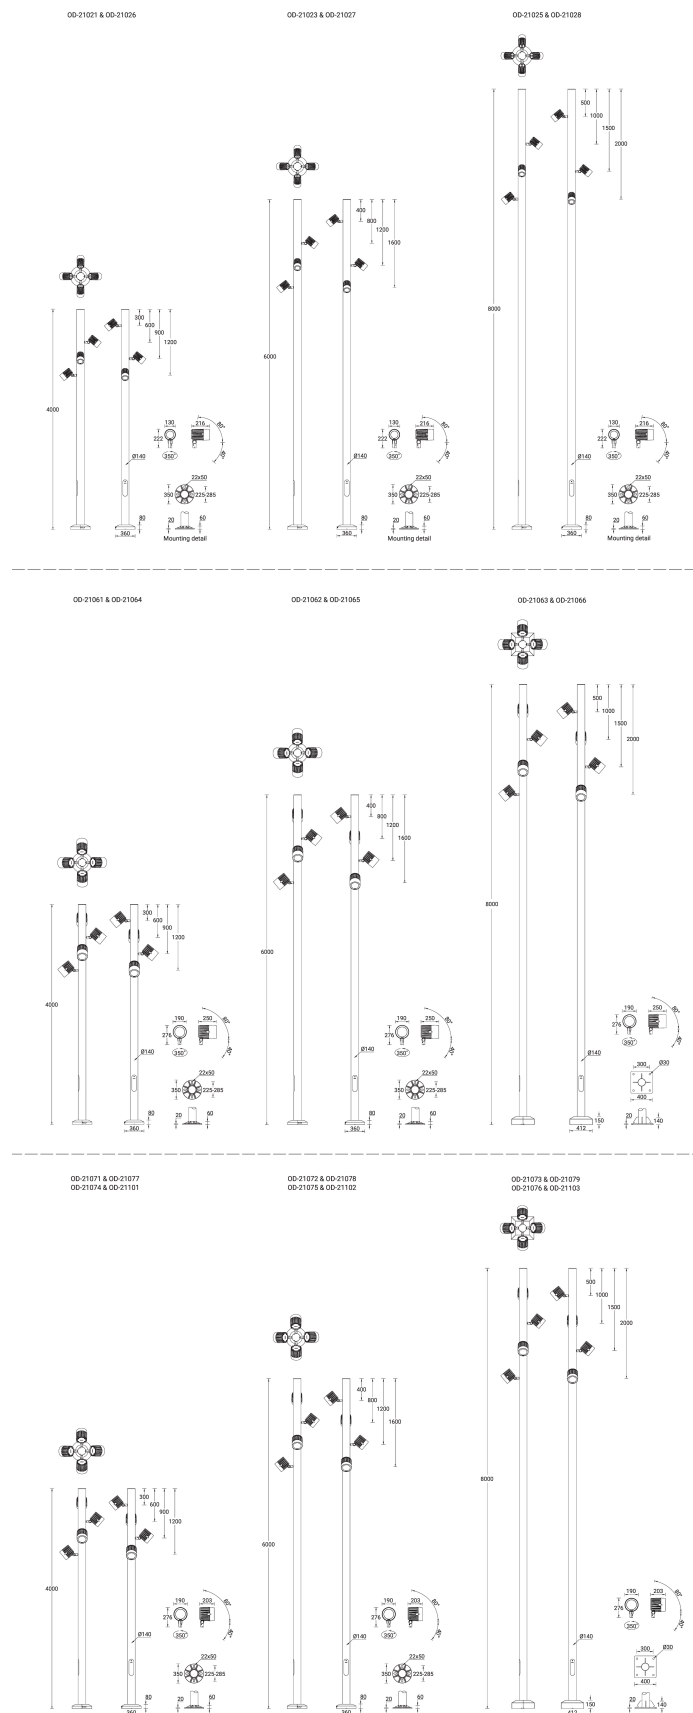

ODESSA

We reserve the right to make technical and design changes.

07:15, 02-04-2026

<https://www.ligman.com/odessa-column-projectors-odessa-pr3/>

THAILAND
LIGMAN Lighting Co.,Ltd.
17/2 Moo 4, Monthong, Bang Nam Prio,
24150 Chachoengsao - Thailand
info@ligman.com