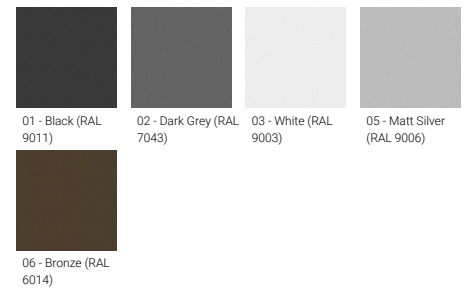

Feature

COB	LED		RGBW
1-10V DIMMING	DALI DIMMING	DMX	DMX RDM
NON DIMMABLE			Rotatable
Tilt able			

Optic

Product colour

Special finishes upon request

ODESSA

Technical information

	Model number	Light source	Power	Lumen	Optic	CCT / CRI	Dimming type	Weight	
Large - Supplied with specific 4 m cylindrical, straight aluminium pole: APD140140-OD									
	ODESSA 21	OD-21061	4 x 1 COB	280 W	29696 - 34744 lm	N [20°, M [32°], W [43°], VW [69°]	2700K CRI80, 3000K CRI80, 4000K CRI80	On/Off, 1-10V, DALI	43.0 kg
	ODESSA 21	OD-21064	4 x 1 COB	216 W	23876 - 27932 lm	N [20°, M [32°], W [43°], VW [69°]	2700K CRI80, 3000K CRI80, 4000K CRI80	On/Off, 1-10V, DALI	43.0 kg
	ODESSA 22	OD-21071	4 x 7 LED	240 W	21804 - 23416 lm	VN [8°]	2700K CRI80, 3000K CRI80, 4000K CRI80	On/Off, 1-10V, DALI	40.5 kg
	ODESSA 22	OD-21077	4 x 7 LED	180 W	17160 - 18428 lm	VN [8°]	2700K CRI80, 3000K CRI80, 4000K CRI80	On/Off, 1-10V, DALI	40.5 kg
Large - Supplied with specific 4 m cylindrical, straight aluminium pole: APD140140-OD - RGBW									
	ODESSA 22	OD-21074	4 x 7 LED	132 W	4768 - 5688 lm	N [20°, M [34°], E [24° x 49°]	RGBW30, RGBW40	DMX, DMX/RDM	40.5 kg
	ODESSA 22	OD-21101	4 x 7 LED	180 W	5480 - 6676 lm	N [20°, M [34°], E [24° x 49°]	RGBW30, RGBW40	DMX, DMX/RDM	40.5 kg
Large - Supplied with specific 6 m cylindrical, straight aluminium pole: APD160140-OD									
	ODESSA 21	OD-21062	4 x 1 COB	280 W	29696 - 34744 lm	N [20°, M [32°], W [43°], VW [69°]	2700K CRI80, 3000K CRI80, 4000K CRI80	On/Off, 1-10V, DALI	50.0 kg
	ODESSA 21	OD-21065	4 x 1 COB	216 W	23876 - 27932 lm	N [20°, M [32°], W [43°], VW [69°]	2700K CRI80, 3000K CRI80, 4000K CRI80	On/Off, 1-10V, DALI	50.0 kg
	ODESSA 22	OD-21072	4 x 7 LED	240 W	21804 - 23416 lm	VN [8°]	2700K CRI80, 3000K CRI80, 4000K CRI80	On/Off, 1-10V, DALI	47.5 kg
	ODESSA 22	OD-21078	4 x 7 LED	180 W	17160 - 18428 lm	VN [8°]	2700K CRI80, 3000K CRI80, 4000K CRI80	On/Off, 1-10V, DALI	47.5 kg
Large - Supplied with specific 6 m cylindrical, straight aluminium pole: APD160140-OD - RGBW									
	ODESSA 22	OD-21075	4 x 7 LED	132 W	4768 - 5688 lm	N [20°, M [34°], E [24° x 49°]	RGBW30, RGBW40	DMX, DMX/RDM	47.5 kg
	ODESSA 22	OD-21102	4 x 7 LED	180 W	5480 - 6676 lm	N [20°, M [34°], E [24° x 49°]	RGBW30, RGBW40	DMX, DMX/RDM	47.5 kg
Large - Supplied with specific 8 m cylindrical, straight galvanised steel pole: SPD180140-OD									
	ODESSA 21	OD-21063	4 x 1 COB	280 W	29696 - 34744 lm	N [20°, M [32°], W [43°], VW [69°]	2700K CRI80, 3000K CRI80, 4000K CRI80	On/Off, 1-10V, DALI	57.0 kg
	ODESSA 21	OD-21066	4 x 1 COB	216 W	23876 - 27932 lm	N [20°, M [32°], W [43°], VW [69°]	2700K CRI80, 3000K CRI80, 4000K CRI80	On/Off, 1-10V, DALI	57.0 kg
	ODESSA 22	OD-21073	4 x 7 LED	240 W	21804 - 23416 lm	VN [8°]	2700K CRI80, 3000K CRI80, 4000K CRI80	On/Off, 1-10V, DALI	55.5 kg