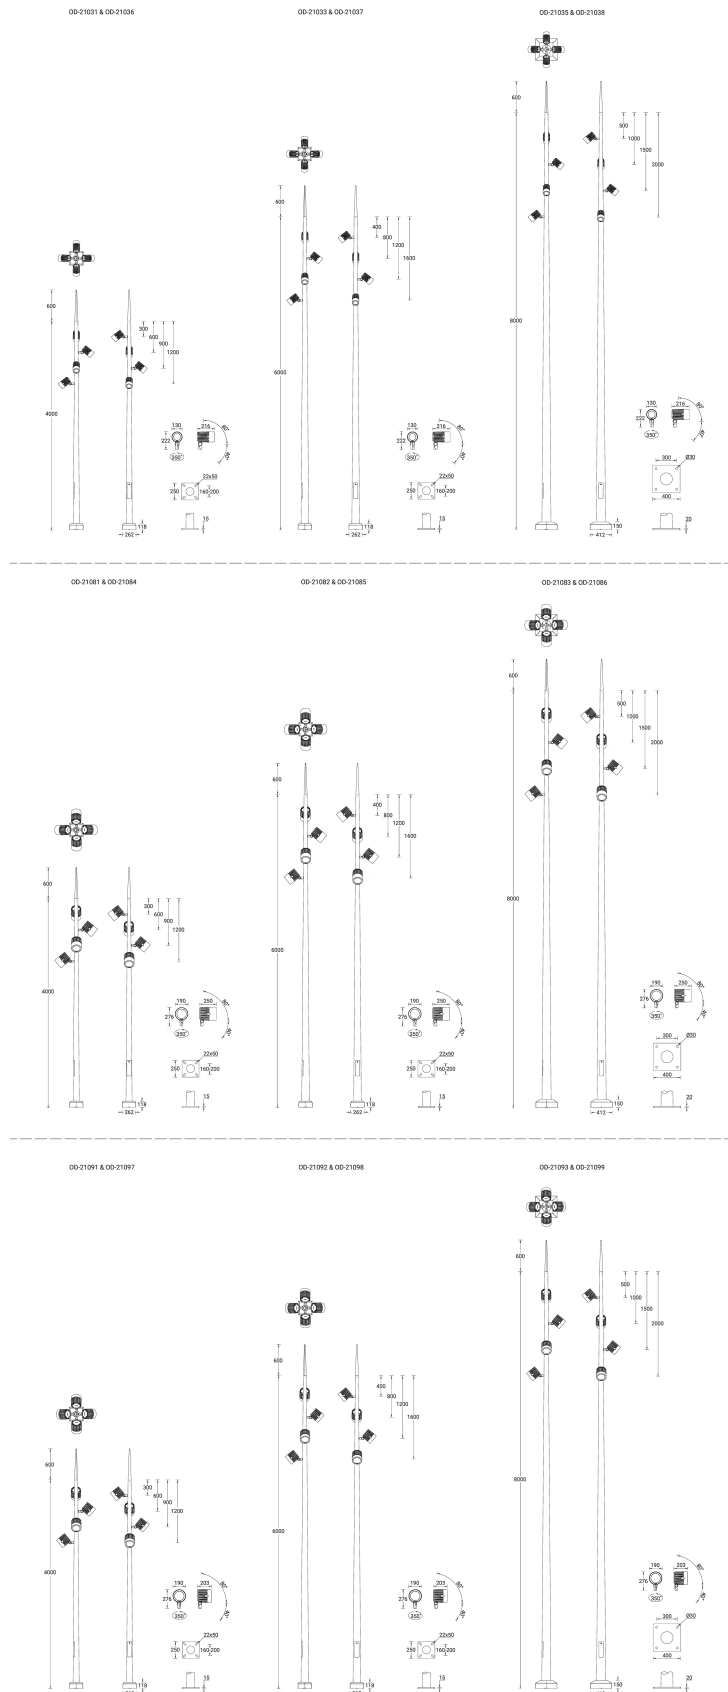

ODESSA

We reserve the right to make technical and design changes.

07:15, 02-04-2026

<https://www.ligman.com/odessa-tapered-column-projectors-odessa-pr3/>

THAILAND
LIGMAN Lighting Co.,Ltd.
17/2 Moo 4, Monthong, Bang Nam Prio,
24150 Chachoengsao - Thailand
info@ligman.com