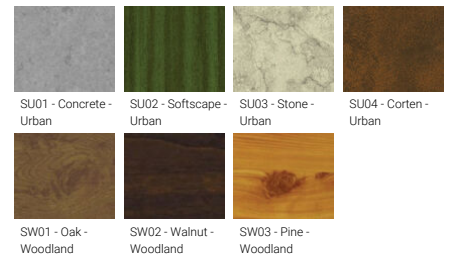

Special finishes upon request