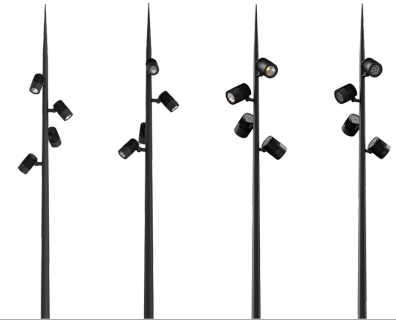

ODESSA
Tapered-column projectors

Tapered-column stylish spiral-cluster projector solution. Flexible project solutions on gently tapering spike column utilizing and spiral arrangement of the naturally beautiful and unique contemporary ODESSA projector range.

<https://www.ligman.com/odessa-tapered-column-projectors-odessa-pr3/>