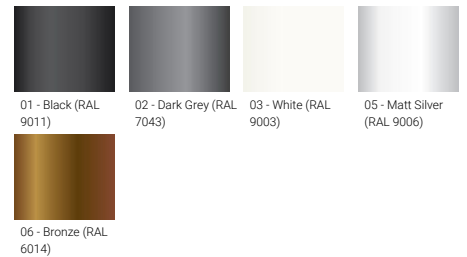

Feature

Optic

Product colour

Special finishes upon request

ODESSA

Technical information

	Model number	Light source	Power	Lumen	Optic	CCT / CRI	Dimming type	Weight
Gobo projector								
	ODESSA 2-G OD-50021	1 LED	37 W	93 - 249 lm	N [12°], M [18°], W [32°]	7500K CRI70	On/Off, DALI	4.90 kg