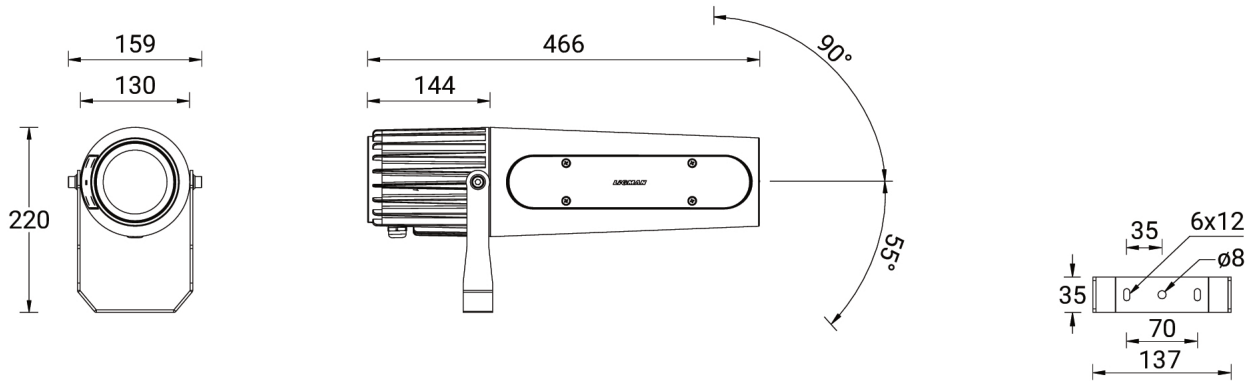

ODESSA

Technical information

	Model number	Light source	Power	Lumen	Optic	CCT / CRI	Dimming type	Weight
Gobo projector								
	ODESSA 2-G OD-50021	1 LED	37 W	93 - 249 lm	N [12°], M [18°], W [32°]	7500K CRI70	On/Off, DALI	4.90 kg

Accessories

  CUSTOM - Black & White - Glass gobo - E Size A53421	 CUSTOM - Gray scale - Glass gobo - E Size A53521	 CUSTOM - 1 colour - Glass gobo - E Size A53621	 CUSTOM - 3 colours - Glass gobo - E Size A53821	 CUSTOM - 4 colours - Glass gobo - E Size A53921	 Leaves - Glass gobo - E Size A55621	 Tropical leaves - Glass gobo - E Size A55721		
OD-50021	.	.	.	.	.	.	.	.
  Branches - Glass gobo - E Size A55821	 Water - Glass gobo - E Size A55921	 Moon - Glass gobo - E Size A56121	 Window - Glass gobo - E Size A56221	 City - Glass gobo - E Size A56321	 DALI Control System Control-DALI			
OD-50021	.	.	.	.	.	.	.	.

OD-50021