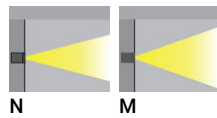

OREGON

Miniature contemporary underwater recessed luminaires. Beautifully engineered minimalistic.

Luminaire Structure

- Stainless steel body in grade 316
- Single cable entry
- Stainless steel fasteners in grade 316
- Durable silicone rubber gasket
- Clear toughened glass
- Remote driver is included for constant current (CC) products and is not IP-rated
- Remote box IP-rated is not included and is to be ordered separately for constant current (CC) products
- Recessing box in high-density polyethylene is included
- Luminaire must be submerged when operational
- Maximum depth 1 m
- Outdoor cable needs to be ordered with a specific length

Feature

Optic

Product colour

OREGON

Technical information

	Model number	Light source	Power	Lumen	Optic	CCT / CRI	Dimming type	Weight
Without remote box IP-rated - With remote driver / recessing box - Constant current (CC) 500 mA								
OREGON 1	OR-60895	1 LED	2 W	191 - 201 lm	N [22°]	2700K CRI80, 3000K CRI80, 4000K CRI80	On/Off, 1-10V, DALI	0.6 kg
Without remote driver - With recessing box - Constant voltage (CV) 24 V								
OREGON 1	OR-60894	1 LED	2 W	191 - 201 lm	N [22°]	3000K CRI80, 4000K CRI80	On/Off	0.6 kg
Without remote driver - With recessing box - Constant voltage (CV) 24 V - RGBW								
OREGON 1	OR-60896	1 LED	5 W	224 lm	M [33°]	RGBW30, RGBW40	DMX, DMX/RDM	0.6 kg