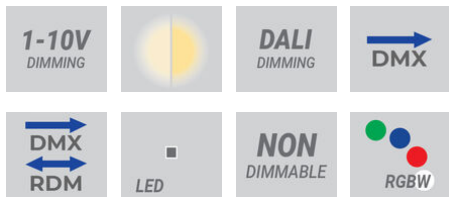

OREGON

Miniature contemporary underwater recessed luminaires. Beautifully engineered minimalistic.

Luminaire Structure

- Stainless steel body in grade 316
- Single cable entry
- Stainless steel fasteners in grade 316
- Durable silicone rubber gasket
- Clear toughened glass
- Remote driver is included for constant current (CC) products and is not IP-rated
- Remote box IP-rated is not included and is to be ordered separately for constant current (CC) products
- Recessing box in high-density polyethylene is included
- Luminaire must be submerged when operational
- Maximum depth 1 m
- Outdoor cable needs to be ordered with a specific length

Feature

Optic

Product colour

OREGON

Technical information

	Model number	Light source	Power	Lumen	Optic	CCT / CRI	Dimming type	Weight
Without remote box IP-rated - With remote driver / recessing box - Constant current (CC) 500 mA								
OREGON 1	OR-60895	1 LED	2 W	191 - 201 lm	N [22°]	2700K CRI80, 3000K CRI80, 4000K CRI80	On/Off, 1-10V, DALI	0.6 kg
Without remote driver - With recessing box - Constant voltage (CV) 24 V								
OREGON 1	OR-60894	1 LED	2 W	191 - 201 lm	N [22°]	3000K CRI80, 4000K CRI80	On/Off	0.6 kg
Without remote driver - With recessing box - Constant voltage (CV) 24 V - RGBW								
OREGON 1	OR-60896	1 LED	5 W	224 lm	M [33°]	RGBW30, RGBW40	DMX, DMX/RDM	0.6 kg