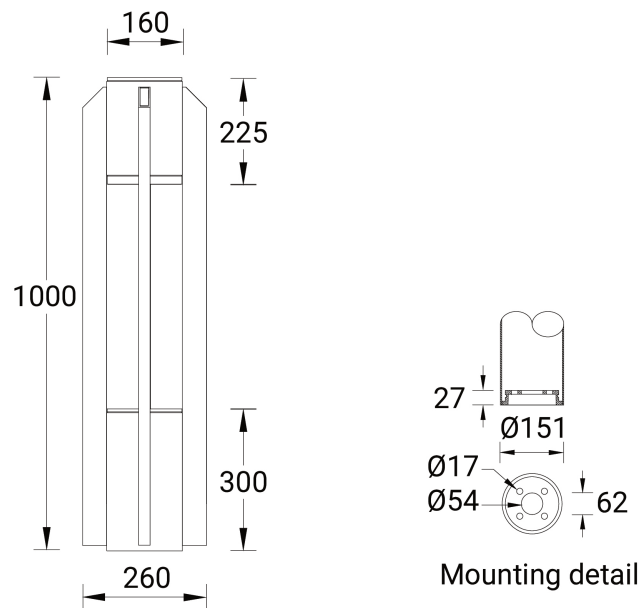

OTTAWA

Technical information

	Model number	Light source	Power	Lumen	Optic	CCT / CRI	Dimming type	Weight		
1000 mm										
	OTTAWA 1	OT-10732	1 COB	29 W	1703 - 1822 lm	G [72°]	3000K CRI80, 4000K CRI80	DALI, 1-10V, On/Off	12.0 kg	
	OTTAWA 3	OT-10741	1 COB	29 W	1960 - 2108 lm	G [148°]	3000K CRI80, 4000K CRI80	DALI, 1-10V, On/Off	12 kg	

Accessories

	 Anchor bolt A10291	 Security core (Anti-traffic) - Modification upon request A12791	 DALI Control System Control-DALI
OT-10732	•	•	•
OT-10741	•	•	•

OTTAWA

OTTAWA 1

We reserve the right to make technical and design changes.

01:24, 25-10-2022

<https://www.ligman.com/ottawa-bollards-ot-bo3/>

Europe
LIGMAN EUROPE s.r.o.
VGP Park Ústí nad Labem
P 2 120
40317, Přestanov
Czech Republic
+420 477 071 500
sales.cz@ligman.com

ASIA PACIFIC
LIGMAN Lighting Co.,Ltd.
17/2 Moo4 Monthong
Bangnampreaw
24150, Chachoengsao
Thailand
+66 2 108 6700
info@ligman.com