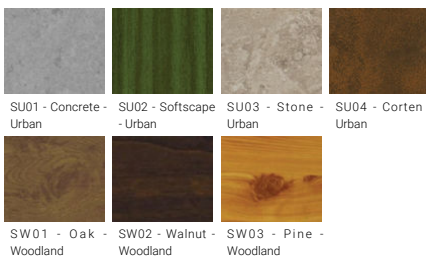

Feature

Light symbol

G

Product colour

Special finishes upon request

We reserve the right to make technical and design changes.

01:24, 25-10-2022

<https://www.ligman.com/ottawa-bollards-ot-bo3/>