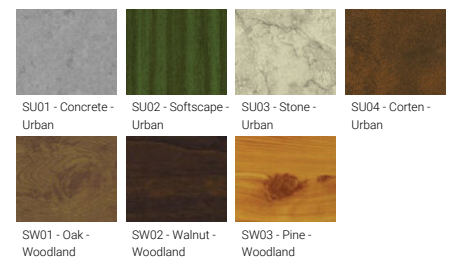

Optic

Product colour

Special finishes upon request