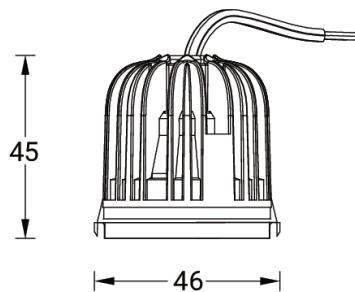

PERTH

Technical information

	Model number	Light source	Power	Lumen	Optic	CCT / CRI	Dimming type	Weight
Without remote driver - Constant current (CC) 260 mA - Ø66 mm - 70 mm - 9 W LED Module								
PERTH 2	PER-80002	1 COB	9 W	787 - 943 lm	C [53°], F [59°]	3000K CRI90	On/Off, 1-10V, DALI	0.11 kg
Without remote driver - Constant current (CC) 350 mA - Ø50 mm - 46.5 mm - 6 W LED Module								
PERTH 1	PER-80001	1 COB	6 W	522 - 555 lm	C [49°], F [56°]	3000K CRI90	On/Off, 1-10V, DALI	0.08 kg

Accessories

PER-80001	•	•	•	•	•	•	•
PER-80002	•	•	•	•	•	•	•

PER-80001	•	•
PER-80002	•	•

PER-80001