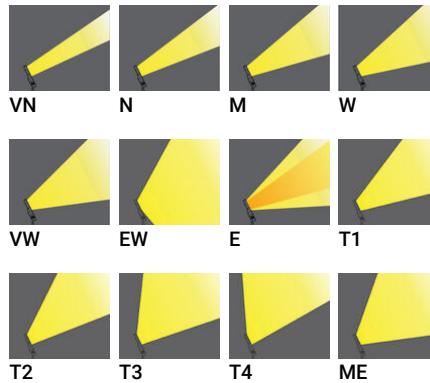

PITTSBURGH

Surface mounted low profile flood light, and area luminaire. Offering a complete range of beam angles and lumen packages to suit the size and needs of each project.

microPrim™

Luminaire Structure

- Extruded aluminium housing
- Pre-treated before powder coating ensuring high corrosion resistance
- Galvanized steel arm mounted
- Thermal heat dissipation body
- Stainless steel fasteners in grade 304 with zinc flake coating (ZFC)
- Durable silicone rubber gasket
- Clear toughened glass
- High-efficiency polycarbonate lens
- Integral control gear
- Surge protection 10kV

Feature

Optic

Product colour

Special finishes upon request