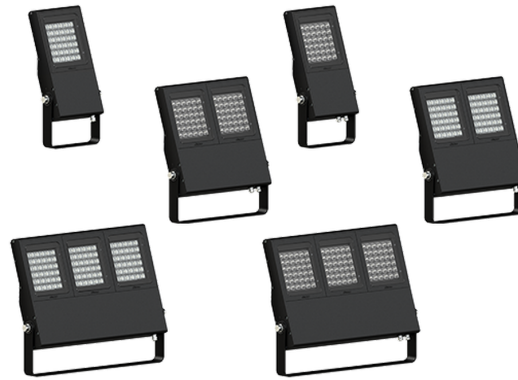

PITTSBURGH

Surface mounted low profile flood light, and area luminaire. Offering a complete range of beam angles and lumen packages to suit the size and needs of each project.

microPrim™

Luminaire Structure

- Extruded aluminium housing
- Pre-treated before powder coating ensuring high corrosion resistance
- Galvanized steel arm mounted
- Thermal heat dissipation body
- Stainless steel fasteners in grade 304 with zinc flake coating (ZFC)
- Durable silicone rubber gasket
- Clear toughened glass
- High-efficiency polycarbonate lens
- Integral control gear
- Surge protection 10kV