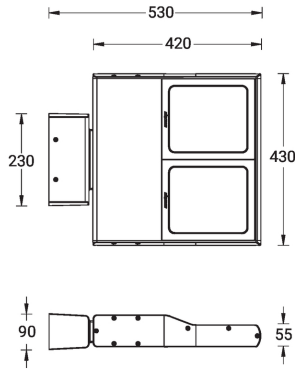

PIB-30011, PIB-30012, PIB-30013
PIB-30014, PIB-30015, PIB-30016