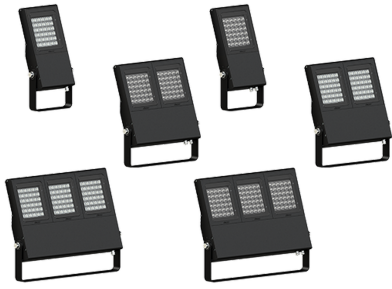

# PITTSBURGH

PIB-30024	•
PIB-30025	•
PIB-30026	•

PIB-30001, PIB-30002, PIB-30003  
PIB-30004, PIB-30005, PIB-30006

PIB-30011, PIB-30012, PIB-30013  
PIB-30014, PIB-30015, PIB-30016

PIB-30021, PIB-30022, PIB-30023  
PIB-30024, PIB-30025, PIB-30026

# PITTSBURGH

PITTSBURGH

**Floodlights, projectors and column projectors**

Surface mounted low profile flood light, and area luminaire. Offering a complete range of beam angles and lumen packages to suit the size and needs of each project.