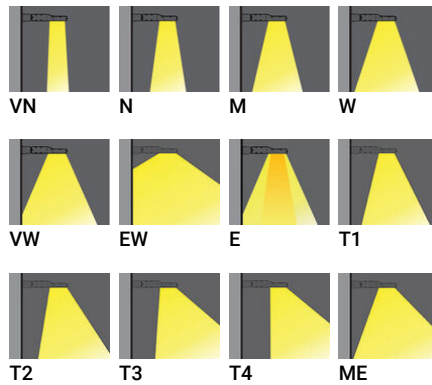

PITTSBURGH

Robust surface mounted wall luminaire with high protection rating, for light industrial and urban area lighting solutions.

microPrim™

Luminaire Structure

- Extruded aluminium housing
- Pre-treated before powder coating ensuring high corrosion resistance
- Thermal heat dissipation body
- Stainless steel fasteners in grade 304 with zinc flake coating (ZFC)
- Durable silicone rubber gasket
- Clear toughened glass
- High-efficiency polycarbonate lens
- Integral control gear
- Surge protection 10kV

Feature

Optic

Product colour

Special finishes upon request