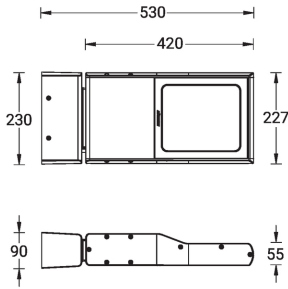

PITTSBURGH

PIB-30024	•
PIB-30025	•
PIB-30026	•

PIB-30001, PIB-30002, PIB-30003
PIB-30004, PIB-30005, PIB-30006