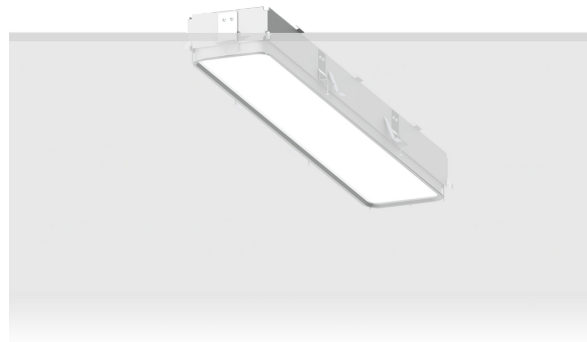

# PITTSFIELD

Linear suspended, recessed and surface ambient lighting. Expansive and elegant portfolio of rectilinear workplace lighting fixtures.

## Luminaire Structure

- Extruded aluminium bended profile with powder coating
- Stainless steel fasteners in grade 316
- Stainless steel brackets and screws for mounting

- PMMA diffuser with Opal (UGR <19) and micro prismatic (UGR <13) options for better glare control
- Up and down light distribution options
- Passive thermal management
- Integral control gear
- Wireless control available through Bluetooth connection