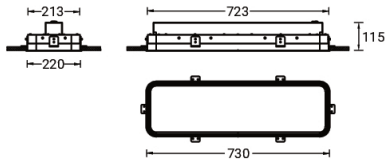

PITTSFIELD

PIT-80104			
PIT-80105			
PIT-80111	•	•	•
PIT-80112	•	•	•
PIT-80113			
PIT-80114			
PIT-80115			
PIT-80121	•	•	•
PIT-80122	•	•	•
PIT-80123			
PIT-80124			
PIT-80125			

PIT-80001, PIT-80002, PIT-80003,
PIT-80004, PIT-80005