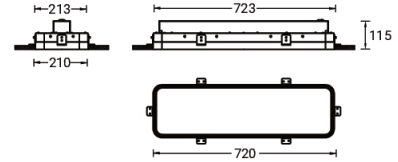

PIT-80101, PIT-80102, PIT-80103,
PIT-80104, PIT-80105