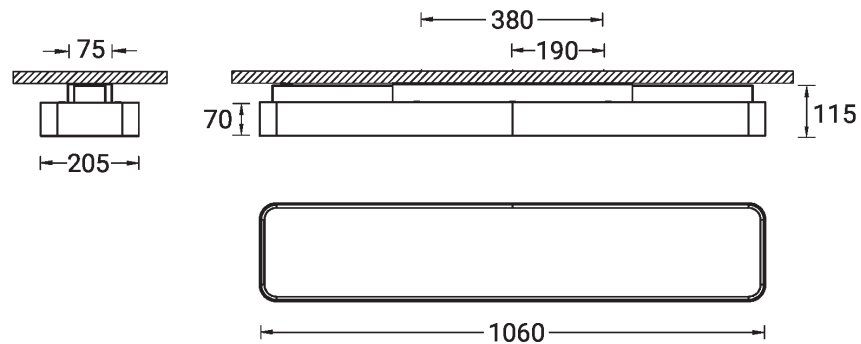

PIT-80211, PIT-80212, PIT-80213,
PIT-80214, PIT-80215