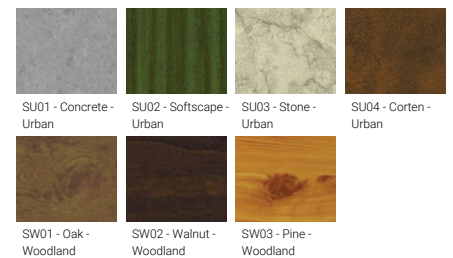

PITTSFIELD

Technical information

	Model number	Light source	Power	Lumen	Optic	CCT / CRI	Dimming type	Weight	
Down - 1060 mm									
PITTSFIELD 3	PIT-80211	432 LED	27 W	2915 - 3336 lm	O [Opal], P [Micro-prismatic]	3000K CRI80, 4000K CRI80	On/Off, 1-10V, DALI	5.6 kg	
PITTSFIELD 3	PIT-80212	432 LED	38 W	4102 - 4671 lm	O [Opal], P [Micro-prismatic]	3000K CRI80, 4000K CRI80	On/Off, 1-10V, DALI	5.6 kg	
Down - 1060 mm - RGBW									
PITTSFIELD 3	PIT-80214	1728 LED	54 W	1905 lm	O [Opal], P [Micro-prismatic]	RGBW40	Bluetooth	5.6 kg	
Down - 1060 mm - RGBW DMX									
PITTSFIELD 3	PIT-80215	1728 LED	54 W	1905 lm	O, P	RGBW40	DMX, DMX/RDM	5.6 kg	
Down - 1060 mm - TW									
PITTSFIELD 3	PIT-80213	864 LED	43 W	5444 lm	O, P	TW (2700K - 6500K)	DALI	5.6 kg	
Down - 1390 mm									
PITTSFIELD 3	PIT-80221	576 LED	35 W	3605 - 4299 lm	O [Opal], P [Micro-prismatic]	3000K CRI80, 4000K CRI80	On/Off, 1-10V, DALI	6.8 kg	
PITTSFIELD 3	PIT-80222	576 LED	49 W	5020 - 6044 lm	O [Opal], P [Micro-prismatic]	3000K CRI80, 4000K CRI80	On/Off, 1-10V, DALI	6.8 kg	
Down - 1390 mm - RGBW									
PITTSFIELD 3	PIT-80224	2304 LED	72 W	2178 lm	O [Opal], P [Micro-prismatic]	RGBW40	Bluetooth	6.8 kg	
Down - 1390 mm - RGBW DMX									
PITTSFIELD 3	PIT-80225	2304 LED	72 W	2178 lm	O, P	RGBW40	DMX, DMX/RDM	6.8 kg	
Down - 1390 mm - TW									
PITTSFIELD 3	PIT-80223	1152 LED	58 W	6222 lm	O, P	TW (2700K - 6500K)	DALI	6.8 kg	
Down - 720 mm									
PITTSFIELD 3	PIT-80201	288 LED	23 W	2366 - 2685 lm	O [Opal], P [Micro-prismatic]	3000K CRI80, 4000K CRI80	On/Off, 1-10V, DALI	4.2 kg	
PITTSFIELD 3	PIT-80202	288 LED	32 W	3306 - 3771 lm	O [Opal], P [Micro-prismatic]	3000K CRI80, 4000K CRI80	On/Off, 1-10V, DALI	4.2 kg	
Down - 720 mm - RGBW									
PITTSFIELD 3	PIT-80204	1152 LED	36 W	1360 lm	O [Opal], P [Micro-prismatic]	RGBW40	Bluetooth	4.2 kg	
Down - 720 mm - RGBW DMX									
PITTSFIELD 3	PIT-80205	1152 LED	36 W	1360 lm	O, P	RGBW40	DMX, DMX/RDM	4.2 kg	
Down - 720 mm - TW									
PITTSFIELD 3	PIT-80203	576 LED	29 W	3889 lm	O, P	TW (2700K - 6500K)	DALI	4.2 kg	