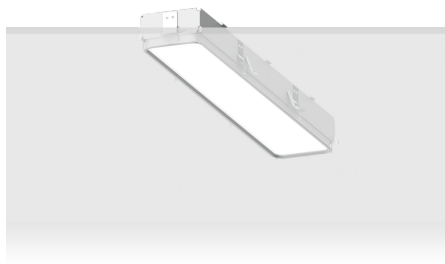

PITTSFIELD

PITTSFIELD
Recessed ceiling luminaires

Linear suspended, recessed and surface ambient lighting. Expansive and elegant portfolio of rectilinear workplace lighting fixtures.

<https://www.ligman.com/pittsfield-recessed-ceiling-luminaires-pi-rec3/>

PITTSFIELD
Pendant luminaires

Linear suspended, recessed and surface ambient lighting. Expansive and elegant portfolio of rectilinear workplace lighting fixtures.

<https://www.ligman.com/pittsfield-pendant-luminaires-pi-pen3/>