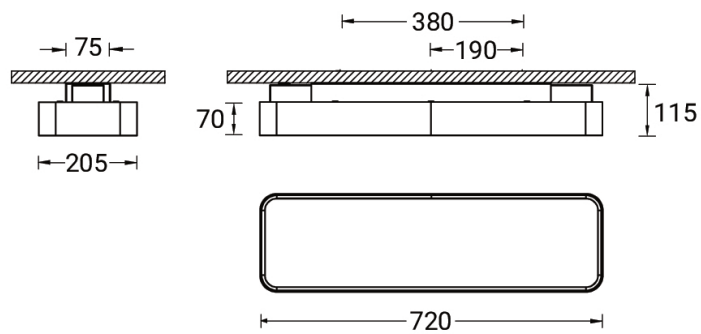

PITTSFIELD

PIT-80213				
PIT-80214				
PIT-80215	.			
PIT-80221		.	.	.
PIT-80222		.	.	.
PIT-80223				
PIT-80224				
PIT-80225	.			

PIT-80201, PIT-80202, PIT-80203,
PIT-80204, PIT-80205