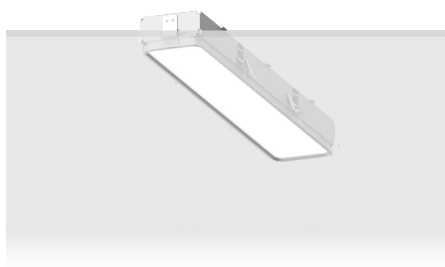

PITTSFIELD

PITTSFIELD
Recessed ceiling luminaires

Linear suspended, recessed and surface ambient lighting. Expansive and elegant portfolio of rectilinear workplace lighting fixtures.

<https://www.ligman.com/pittsfield-recessed-ceiling-luminaires-pi-rec3/>

PITTSFIELD
Pendant luminaires

Linear suspended, recessed and surface ambient lighting. Expansive and elegant portfolio of rectilinear workplace lighting fixtures.

<https://www.ligman.com/pittsfield-pendant-luminaires-pi-pen3/>