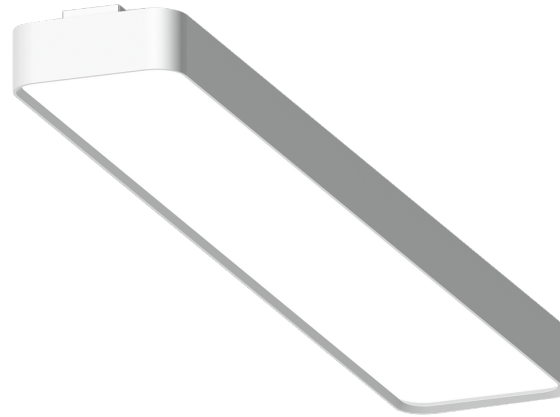

PITTSFIELD

Linear suspended, recessed and surface ambient lighting. Expansive and elegant portfolio of rectilinear workplace lighting fixtures.

microPrim™

Luminaire Structure

- Extruded aluminium bended profile with powder coating
- Passive thermal management
- Stainless steel fasteners in grade 304 with zinc flake coating (ZFC)

- PMMA diffuser with Opal (UGR <19) and micro prismatic (UGR <13) options for better glare control
- Integral control gear
- Remote driver is included if dimming options require
- Stainless steel, adjustable, suspension (1.5 m) complete with electrical wires in white for mounting