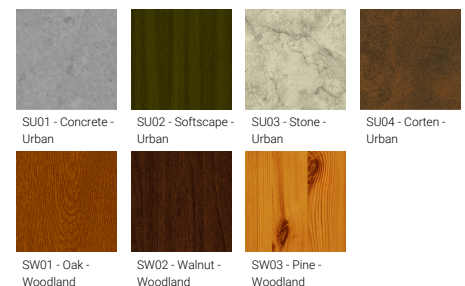

Optic

Product colour

Special finishes upon request

PITTSFIELD

Technical information

	Model number	Light source	Power	Lumen	Optic	CCT / CRI	Dimming type	Weight	
Down - 1060 mm									
PITTSFIELD 3	PIT-80211	432 LED	27 W	2915 - 3336 lm	O [Opal], P [Micro-prismatic]	3000K CRI80, 4000K CRI80	On/Off, 1-10V, DALI	5.6 kg	
PITTSFIELD 3	PIT-80212	432 LED	38 W	4102 - 4671 lm	O [Opal], P [Micro-prismatic]	3000K CRI80, 4000K CRI80	On/Off, 1-10V, DALI	5.6 kg	
Down - 1060 mm - RGBW									
PITTSFIELD 3	PIT-80214	1728 LED	54 W	1905 lm	O [Opal], P [Micro-prismatic]	RGBW40	Bluetooth	5.6 kg	
Down - 1060 mm - RGBW DMX									
PITTSFIELD 3	PIT-80215	1728 LED	54 W	1905 lm	O, P	RGBW40	DMX, DMX/RDM	5.6 kg	
Down - 1060 mm - Tunable White									
PITTSFIELD 3	PIT-80213	864 LED	43 W	5444 lm	O, P	TW (2700K - 6500K)	DALI	5.6 kg	
Down - 1390 mm									
PITTSFIELD 3	PIT-80221	576 LED	35 W	3605 - 4299 lm	O [Opal], P [Micro-prismatic]	3000K CRI80, 4000K CRI80	On/Off, 1-10V, DALI	6.8 kg	
PITTSFIELD 3	PIT-80222	576 LED	49 W	5020 - 6044 lm	O [Opal], P [Micro-prismatic]	3000K CRI80, 4000K CRI80	On/Off, 1-10V, DALI	6.8 kg	
Down - 1390 mm - RGBW									
PITTSFIELD 3	PIT-80224	2304 LED	72 W	2178 lm	O [Opal], P [Micro-prismatic]	RGBW40	Bluetooth	6.8 kg	
Down - 1390 mm - RGBW DMX									
PITTSFIELD 3	PIT-80225	2304 LED	72 W	2178 lm	O, P	RGBW40	DMX, DMX/RDM	6.8 kg	
Down - 1390 mm - Tunable White									
PITTSFIELD 3	PIT-80223	1152 LED	58 W	6222 lm	O, P	TW (2700K - 6500K)	DALI	6.8 kg	
Down - 720 mm									
PITTSFIELD 3	PIT-80201	288 LED	23 W	2366 - 2685 lm	O [Opal], P [Micro-prismatic]	3000K CRI80, 4000K CRI80	On/Off, 1-10V, DALI	4.2 kg	
PITTSFIELD 3	PIT-80202	288 LED	32 W	3306 - 3771 lm	O [Opal], P [Micro-prismatic]	3000K CRI80, 4000K CRI80	On/Off, 1-10V, DALI	4.2 kg	
Down - 720 mm - RGBW									
PITTSFIELD 3	PIT-80204	1152 LED	36 W	1360 lm	O [Opal], P [Micro-prismatic]	RGBW40	Bluetooth	4.2 kg	
Down - 720 mm - RGBW DMX									
PITTSFIELD 3	PIT-80205	1152 LED	36 W	1360 lm	O, P	RGBW40	DMX, DMX/RDM	4.2 kg	
Down - 720 mm - Tunable White									
PITTSFIELD 3	PIT-80203	576 LED	29 W	3889 lm	O, P	TW (2700K - 6500K)	DALI	4.2 kg	