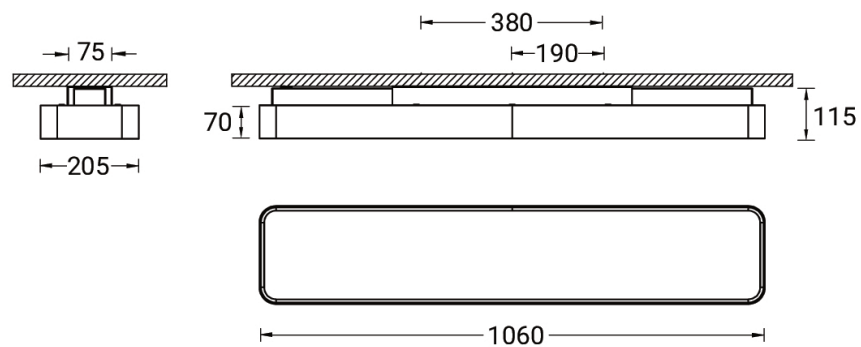

PIT-80211, PIT-80212, PIT-80213,
PIT-80214, PIT-80215