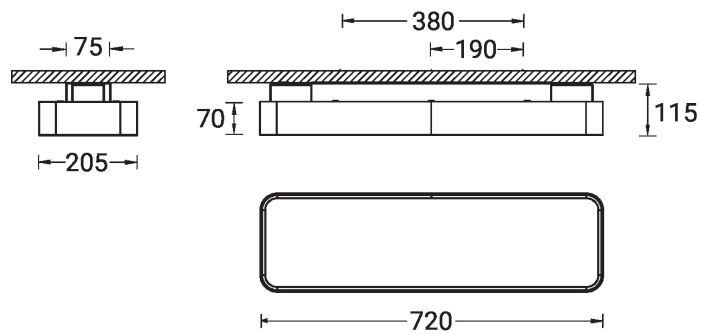

PITTSFIELD

PIT-80213			
PIT-80214			
PIT-80215			
PIT-80221	.	.	.
PIT-80222	.	.	.
PIT-80223			
PIT-80224			
PIT-80225			

PIT-80201, PIT-80202, PIT-80203,
PIT-80204, PIT-80205