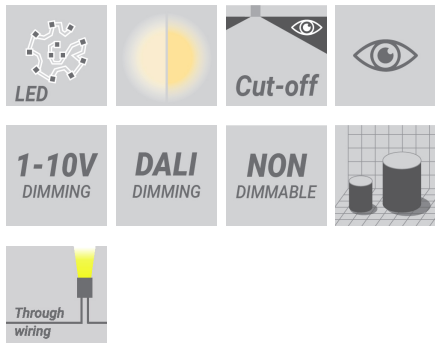

POWERSVISION

Modular area-lighting ceiling-recessed fixture family. Technical, powerful and flexible high-bay lighting delivery instruments designed and built to tackle all environments.

Luminaire structure

- Extruded aluminium housing
- Pre-treated before powder coating ensuring high corrosion resistance
- Thermal heat dissipation body
- Single cable entry, through wiring upon request
- Stainless steel fasteners in grade 304 with zinc flake coating (ZFC)
- Durable silicone rubber gasket
- Clear toughened glass
- Integral control gear

Feature

Optic

Product colour

Special finishes upon request