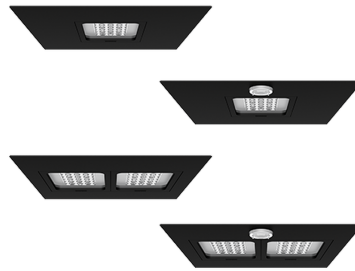

POWERSVISION

Service station lighting

Modular under-canopy recessed service station range. Powerful, efficient and sustainable solutions for petrol station environments.

<https://www.ligman.com/powersvision-service-station-lighting-po-ss3/>