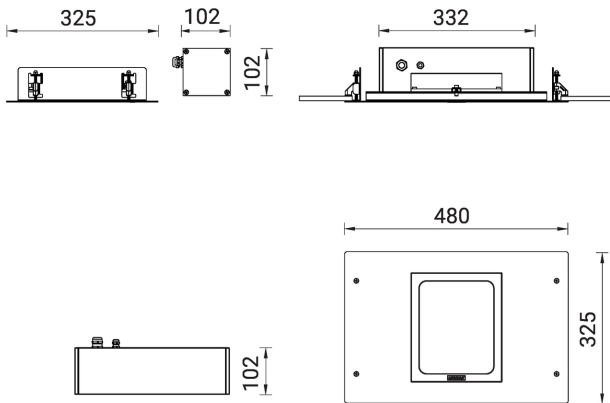

POWERSVISION

PW59-GP028
PW59-GP042
PW59-GP056

PW69-GP054
PW69-GP080
PW69-GP108