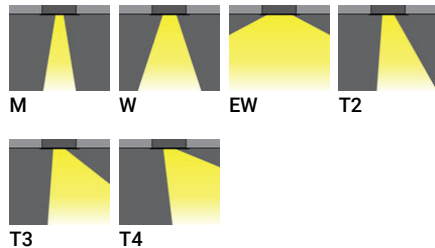

POWERSVISION

Modular area-lighting ceiling-recessed fixture family. Technical, powerful and flexible high-bay lighting delivery instruments designed and built to tackle all environments.

Luminaire structure

- Extruded aluminium housing
- Pre-treated before powder coating ensuring high corrosion resistance
- Thermal heat dissipation body
- Single cable entry, through wiring upon request
- Stainless steel fasteners in grade 304 with zinc flake coating (ZFC)
- Durable silicone rubber gasket
- Clear toughened glass
- Integral control gear

Feature

Optic

Product colour

Special finishes upon request