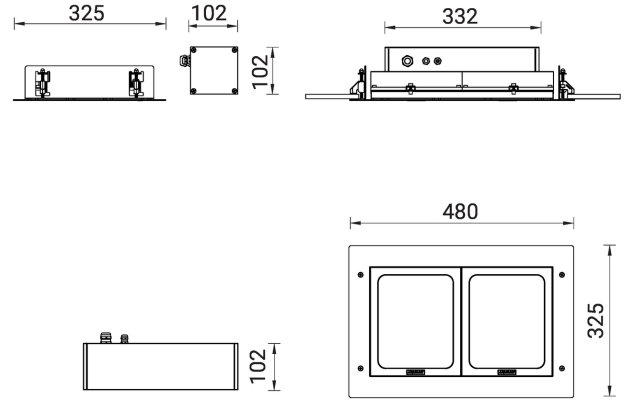

POWERSVISION

PW59-GP028
PW59-GP042
PW59-GP056

PW69-GP054
PW69-GP080
PW69-GP108