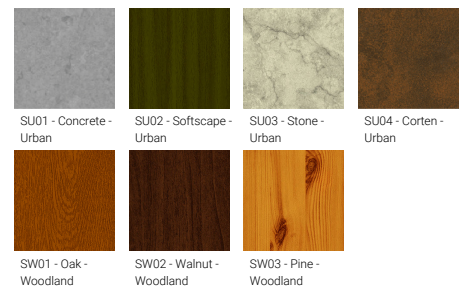

Feature

Optic

Product colour

Special finishes upon request

RADO

Technical information

Model number	Light source	Power	Lumen	Optic	CCT / CRI	Dimming type	Weight
130x146 mm - 800 mm							
RADO 1 RA-10751	1 COB	4 W	119 - 133 lm	G [45°x 36°]	3000K CRI80, 4000K CRI80, 2700K CRI80	On/Off, 1-10V	5.0 kg
276x120 mm - 800 mm							
RADO 3 RA-10792	36 LED	13 W	443 - 540 lm	G [84°x 30°]	3000K CRI80, 4000K CRI80, 2700K CRI80	On/Off, 1-10V, DALI	7.8 kg
290x120 mm - 800 mm							
RADO 2 RA-10772	48 LED	17 W	536 - 620 lm	G [32°x88°]	3000K CRI80, 4000K CRI80, 2700K CRI80	On/Off, 1-10V, DALI	7.4 kg 
294x135 mm - 800 mm							
RADO 5 RA-10822	48 LED	17 W	402 - 587 lm	G [23°x94°]	3000K CRI80, 4000K CRI80, 2700K CRI80	On/Off, 1-10V, DALI	8.1 kg 
310x160 mm - 800 mm							
RADO 4 RA-10812	48 LED	27 W	737 - 853 lm	G [76°x 55°]	3000K CRI80, 4000K CRI80, 2700K CRI80	On/Off, 1-10V, DALI	10.4 kg 