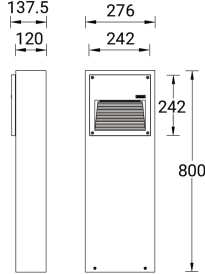

Feature

Optic

Product colour

Special finishes upon request

RADO

Technical information

	Model number	Light source	Power	Lumen	Optic	CCT / CRI	Dimming type	Weight
130x146 mm - 800 mm								
RADO 1	RA-10751	1 COB	4 W	124 - 133 lm	G [45°x 36°]	3000K CRI80, 4000K CRI80	On/Off, 1-10V	5.0 kg
276x120 mm - 800 mm								
RADO 3	RA-10792	3 x 12 LED	13 W	502 - 540 lm	G [84°x 30°]	3000K CRI80, 4000K CRI80	On/Off, 1-10V, DALI	7.8 kg 
290x120 mm - 800 mm								
RADO 2	RA-10772	4 x 12 LED	17 W	558 - 620 lm	G [90°x 26°]	3000K CRI80, 4000K CRI80	On/Off, 1-10V, DALI	7.4 kg 
294x135 mm - 800 mm								
RADO 5	RA-10822	4 x 12 LED	17 W	402 - 447 lm	G [79°x 32°]	3000K CRI80, 4000K CRI80	On/Off, 1-10V, DALI	8.1 kg 
310x160 mm - 800 mm								
RADO 4	RA-10812	4 x 12 LED	27 W	768 - 853 lm	G [76°x 55°]	3000K CRI80, 4000K CRI80	On/Off, 1-10V, DALI	10.4 kg 

Accessories

	 Anchor bolt A10591	 Anchor bolt A10891	 Anchor bolt A10991	 DALI Control System Control-DALI
RA-10751	•			
RA-10772			•	•
RA-10792			•	•
RA-10812	•			•
RA-10822	•			•

RA-10751

RA-10772

RA-10792