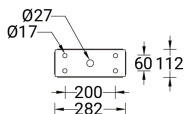

RADO

Technical information

	Model number	Light source	Power	Lumen	Optic	CCT / CRI	Dimming type	Weight
130x146 mm - 800 mm								
RADO 1	RA-10751	1 COB	4 W	124 - 133 lm	G [45°x 36°]	3000K CRI80, 4000K CRI80	On/Off, 1-10V	5.0 kg
276x120 mm - 800 mm								
RADO 3	RA-10792	3 x 12 LED	13 W	502 - 540 lm	G [84°x 30°]	3000K CRI80, 4000K CRI80	On/Off, 1-10V, DALI	7.8 kg
290x120 mm - 800 mm								
RADO 2	RA-10772	4 x 12 LED	17 W	558 - 620 lm	G [90°x 26°]	3000K CRI80, 4000K CRI80	On/Off, 1-10V, DALI	7.4 kg
294x135 mm - 800 mm								
RADO 5	RA-10822	4 x 12 LED	17 W	402 - 447 lm	G [79°x 32°]	3000K CRI80, 4000K CRI80	On/Off, 1-10V, DALI	8.1 kg
310x160 mm - 800 mm								
RADO 4	RA-10812	4 x 12 LED	27 W	768 - 853 lm	G [76°x 55°]	3000K CRI80, 4000K CRI80	On/Off, 1-10V, DALI	10.4 kg

Accessories

	 Anchor bolt A10591	 Anchor bolt A10891	 Anchor bolt A10991	 DALI Control System Control-DALI
RA-10751	•			
RA-10772			•	•
RA-10792			•	•
RA-10812	•			•
RA-10822	•			•

RA-10822