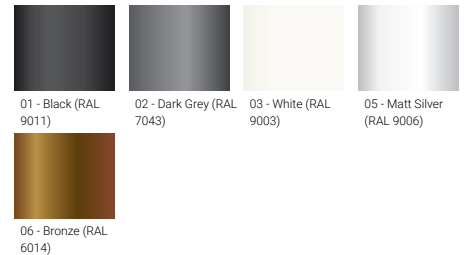

Feature

Optic

Product colour

Special finishes upon request

RADO

Technical information

	Model number	Light source	Power	Lumen	Optic	CCT / CRI	Dimming type	Weight
130x146 mm - 800 mm								
RADO 1	RA-10751	1 COB	4 W	124 - 133 lm	G [45°x 36°]	3000K CRI80, 4000K CRI80	On/Off, 1-10V	5.0 kg
276x120 mm - 800 mm								
RADO 3	RA-10792	3 x 12 LED	13 W	502 - 540 lm	G [84°x 30°]	3000K CRI80, 4000K CRI80	On/Off, 1-10V, DALI	7.8 kg 
290x120 mm - 800 mm								
RADO 2	RA-10772	4 x 12 LED	17 W	558 - 620 lm	G [90°x 26°]	3000K CRI80, 4000K CRI80	On/Off, 1-10V, DALI	7.4 kg 
294x135 mm - 800 mm								
RADO 5	RA-10822	4 x 12 LED	17 W	402 - 447 lm	G [79°x 32°]	3000K CRI80, 4000K CRI80	On/Off, 1-10V, DALI	8.1 kg 
310x160 mm - 800 mm								
RADO 4	RA-10812	4 x 12 LED	27 W	768 - 853 lm	G [76°x 55°]	3000K CRI80, 4000K CRI80	On/Off, 1-10V, DALI	10.4 kg 