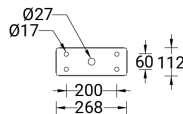

RADO

Technical information

	Model number	Light source	Power	Lumen	Optic	CCT / CRI	Dimming type	Weight
130x146 mm - 800 mm								
RADO 1	RA-10751	1 COB	4 W	124 - 133 lm	G [45°x 36°]	3000K CRI80, 4000K CRI80	On/Off, 1-10V	5.0 kg
276x120 mm - 800 mm								
RADO 3	RA-10792	3 x 12 LED	13 W	502 - 540 lm	G [84°x 30°]	3000K CRI80, 4000K CRI80	On/Off, 1-10V, DALI	7.8 kg
290x120 mm - 800 mm								
RADO 2	RA-10772	4 x 12 LED	17 W	558 - 620 lm	G [90°x 26°]	3000K CRI80, 4000K CRI80	On/Off, 1-10V, DALI	7.4 kg
294x135 mm - 800 mm								
RADO 5	RA-10822	4 x 12 LED	17 W	402 - 447 lm	G [79°x 32°]	3000K CRI80, 4000K CRI80	On/Off, 1-10V, DALI	8.1 kg
310x160 mm - 800 mm								
RADO 4	RA-10812	4 x 12 LED	27 W	768 - 853 lm	G [76°x 55°]	3000K CRI80, 4000K CRI80	On/Off, 1-10V, DALI	10.4 kg

Accessories

	 Anchor bolt A10591	 Anchor bolt A10891	 Anchor bolt A10991	 DALI Control System Control-DALI
RA-10751	•			
RA-10772			•	•
RA-10792			•	•
RA-10812	•			•
RA-10822	•			•

RA-10822