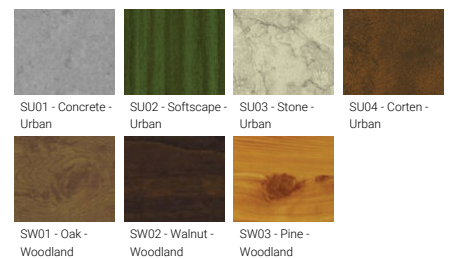

Feature

Optic

Product colour

Special finishes upon request

RADO

Technical information

	Model number	Light source	Power	Lumen	Optic	CCT / CRI	Dimming type	Weight
130x146 mm - 800 mm								
RADO 1	RA-10751	1 COB	4 W	124 - 133 lm	G [45°x 36°]	3000K CRI80, 4000K CRI80	On/Off, 1-10V	5.0 kg
276x120 mm - 800 mm								
RADO 3	RA-10792	3 x 12 LED	13 W	502 - 540 lm	G [84°x 30°]	3000K CRI80, 4000K CRI80	On/Off, 1-10V, DALI	7.8 kg 
290x120 mm - 800 mm								
RADO 2	RA-10772	4 x 12 LED	17 W	558 - 620 lm	G [90°x 26°]	3000K CRI80, 4000K CRI80	On/Off, 1-10V, DALI	7.4 kg 
294x135 mm - 800 mm								
RADO 5	RA-10822	4 x 12 LED	17 W	402 - 447 lm	G [79°x 32°]	3000K CRI80, 4000K CRI80	On/Off, 1-10V, DALI	8.1 kg 
310x160 mm - 800 mm								
RADO 4	RA-10812	4 x 12 LED	27 W	768 - 853 lm	G [76°x 55°]	3000K CRI80, 4000K CRI80	On/Off, 1-10V, DALI	10.4 kg 