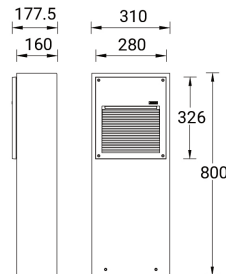

RADO

Technical information

	Model number	Light source	Power	Lumen	Optic	CCT / CRI	Dimming type	Weight
130x146 mm - 800 mm								
RADO 1	RA-10751	1 COB	4 W	124 - 133 lm	G [45°x 36°]	3000K CRI80, 4000K CRI80	On/Off, 1-10V	5.0 kg
276x120 mm - 800 mm								
RADO 3	RA-10792	3 x 12 LED	13 W	502 - 540 lm	G [84°x 30°]	3000K CRI80, 4000K CRI80	On/Off, 1-10V, DALI	7.8 kg
290x120 mm - 800 mm								
RADO 2	RA-10772	4 x 12 LED	17 W	558 - 620 lm	G [90°x 26°]	3000K CRI80, 4000K CRI80	On/Off, 1-10V, DALI	7.4 kg
294x135 mm - 800 mm								
RADO 5	RA-10822	4 x 12 LED	17 W	402 - 447 lm	G [79°x 32°]	3000K CRI80, 4000K CRI80	On/Off, 1-10V, DALI	8.1 kg
310x160 mm - 800 mm								
RADO 4	RA-10812	4 x 12 LED	27 W	768 - 853 lm	G [76°x 55°]	3000K CRI80, 4000K CRI80	On/Off, 1-10V, DALI	10.4 kg

Accessories

	 Anchor bolt A10591	 Anchor bolt A10891	 Anchor bolt A10991	 DALI Control System Control-DALI
RA-10751	•			
RA-10772			•	•
RA-10792			•	•
RA-10812	•			•
RA-10822	•			•

RA-10812