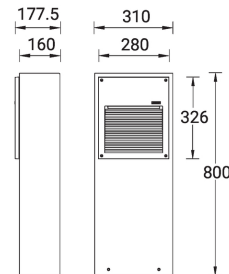

Feature

Optic

Product colour

Special finishes upon request

RADO

Technical information

Model number	Light source	Power	Lumen	Optic	CCT / CRI	Dimming type	Weight
130x146 mm - 800 mm							
RADO 1 RA-10751	1 COB	4 W	119 - 133 lm	G [45°x 36°]	3000K CRI80, 4000K CRI80, 2700K CRI80	On/Off, 1-10V	5.0 kg
276x120 mm - 800 mm							
RADO 3 RA-10792	36 LED	13 W	443 - 540 lm	G [84°x 30°]	3000K CRI80, 4000K CRI80, 2700K CRI80	On/Off, 1-10V, DALI	7.8 kg
290x120 mm - 800 mm							
RADO 2 RA-10772	48 LED	17 W	536 - 620 lm	G [32°x88°]	3000K CRI80, 4000K CRI80, 2700K CRI80	On/Off, 1-10V, DALI	7.4 kg 
294x135 mm - 800 mm							
RADO 5 RA-10822	48 LED	17 W	402 - 587 lm	G [23°x94°]	3000K CRI80, 4000K CRI80, 2700K CRI80	On/Off, 1-10V, DALI	8.1 kg 
310x160 mm - 800 mm							
RADO 4 RA-10812	48 LED	27 W	737 - 853 lm	G [76°x 55°]	3000K CRI80, 4000K CRI80, 2700K CRI80	On/Off, 1-10V, DALI	10.4 kg 

Accessory

	 Anchor bolt A10591	 Anchor bolt A10891	 Anchor bolt A10991	 DALI Control System Control-DALI
RA-10751
RA-10772
RA-10792
RA-10812
RA-10822

RA-10751

RA-10772

RA-10792

RA-10812

RA-10822

RADO