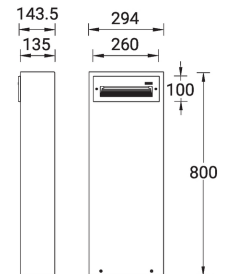

Feature

Optic

Product colour

Special finishes upon request

RADO

Technical information

Model number	Light source	Power	Lumen	Optic	CCT / CRI	Dimming type	Weight
130x146 mm - 800 mm							
RADO 1 RA-10751	1 COB	4 W	119 - 133 lm	G [45°x 36°]	3000K CRI80, 4000K CRI80, 2700K CRI80	On/Off, 1-10V	5.0 kg
276x120 mm - 800 mm							
RADO 3 RA-10792	36 LED	13 W	443 - 540 lm	G [84°x 30°]	3000K CRI80, 4000K CRI80, 2700K CRI80	On/Off, 1-10V, DALI	7.8 kg
290x120 mm - 800 mm							
RADO 2 RA-10772	48 LED	17 W	536 - 620 lm	G [32°x88°]	3000K CRI80, 4000K CRI80, 2700K CRI80	On/Off, 1-10V, DALI	7.4 kg 
294x135 mm - 800 mm							
RADO 5 RA-10822	48 LED	17 W	402 - 587 lm	G [23°x94°]	3000K CRI80, 4000K CRI80, 2700K CRI80	On/Off, 1-10V, DALI	8.1 kg 
310x160 mm - 800 mm							
RADO 4 RA-10812	48 LED	27 W	737 - 853 lm	G [76°x 55°]	3000K CRI80, 4000K CRI80, 2700K CRI80	On/Off, 1-10V, DALI	10.4 kg 

Accessory

	 Anchor bolt A10591	 Anchor bolt A10891	 Anchor bolt A10991	 DALI Control System Control-DALI
RA-10751
RA-10772
RA-10792
RA-10812
RA-10822

RA-10751

RA-10772

RA-10792

RA-10812

RA-10822

RADO