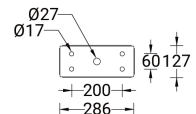

RADO

Technical information

	Model number	Light source	Power	Lumen	Optic	CCT / CRI	Dimming type	Weight
130x146 mm - 800 mm								
RADO 1	RA-10751	1 COB	4 W	124 - 133 lm	G [45°x 36°]	3000K CRI80, 4000K CRI80	On/Off, 1-10V	5.0 kg
276x120 mm - 800 mm								
RADO 3	RA-10792	3 x 12 LED	13 W	502 - 540 lm	G [84°x 30°]	3000K CRI80, 4000K CRI80	On/Off, 1-10V, DALI	7.8 kg
290x120 mm - 800 mm								
RADO 2	RA-10772	4 x 12 LED	17 W	558 - 620 lm	G [90°x 26°]	3000K CRI80, 4000K CRI80	On/Off, 1-10V, DALI	7.4 kg
294x135 mm - 800 mm								
RADO 5	RA-10822	4 x 12 LED	17 W	402 - 447 lm	G [79°x 32°]	3000K CRI80, 4000K CRI80	On/Off, 1-10V, DALI	8.1 kg
310x160 mm - 800 mm								
RADO 4	RA-10812	4 x 12 LED	27 W	768 - 853 lm	G [76°x 55°]	3000K CRI80, 4000K CRI80	On/Off, 1-10V, DALI	10.4 kg

Accessories

	 Anchor bolt A10591	 Anchor bolt A10891	 Anchor bolt A10991	 DALI Control System Control-DALI
RA-10751	•			
RA-10772			•	•
RA-10792			•	•
RA-10812	•			•
RA-10822	•			•

RA-10822