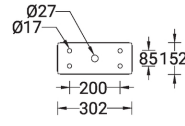

Feature

Optic

Product colour

Special finishes upon request

RADO

Technical information

Model number	Light source	Power	Lumen	Optic	CCT / CRI	Dimming type	Weight
130x146 mm - 800 mm							
RADO 1 RA-10751	1 COB	4 W	119 - 133 lm	G [45°x 36°]	3000K CRI80, 4000K CRI80, 2700K CRI80	On/Off, 1-10V	5.0 kg
276x120 mm - 800 mm							
RADO 3 RA-10792	36 LED	13 W	443 - 540 lm	G [84°x 30°]	3000K CRI80, 4000K CRI80, 2700K CRI80	On/Off, 1-10V, DALI	7.8 kg
290x120 mm - 800 mm							
RADO 2 RA-10772	48 LED	17 W	536 - 620 lm	G [32°x88°]	3000K CRI80, 4000K CRI80, 2700K CRI80	On/Off, 1-10V, DALI	7.4 kg 
294x135 mm - 800 mm							
RADO 5 RA-10822	48 LED	17 W	402 - 587 lm	G [23°x94°]	3000K CRI80, 4000K CRI80, 2700K CRI80	On/Off, 1-10V, DALI	8.1 kg 
310x160 mm - 800 mm							
RADO 4 RA-10812	48 LED	27 W	737 - 853 lm	G [76°x 55°]	3000K CRI80, 4000K CRI80, 2700K CRI80	On/Off, 1-10V, DALI	10.4 kg 

Accessory

	 Anchor bolt A10591	 Anchor bolt A10891	 Anchor bolt A10991	 DALI Control System Control-DALI
RA-10751
RA-10772
RA-10792
RA-10812
RA-10822

RA-10751

RA-10772

RA-10792

RA-10812

RA-10822

RADO