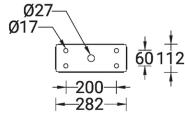

Feature

Optic

Product colour

Special finishes upon request

RADO

Technical information

Model number	Light source	Power	Lumen	Optic	CCT / CRI	Dimming type	Weight
130x146 mm - 800 mm							
RADO 1 RA-10751	1 COB	4 W	119 - 133 lm	G [45°x 36°]	3000K CRI80, 4000K CRI80, 2700K CRI80	On/Off, 1-10V	5.0 kg
276x120 mm - 800 mm							
RADO 3 RA-10792	36 LED	13 W	443 - 540 lm	G [84°x 30°]	3000K CRI80, 4000K CRI80, 2700K CRI80	On/Off, 1-10V, DALI	7.8 kg
290x120 mm - 800 mm							
RADO 2 RA-10772	48 LED	17 W	536 - 620 lm	G [32°x88°]	3000K CRI80, 4000K CRI80, 2700K CRI80	On/Off, 1-10V, DALI	7.4 kg 
294x135 mm - 800 mm							
RADO 5 RA-10822	48 LED	17 W	402 - 587 lm	G [23°x94°]	3000K CRI80, 4000K CRI80, 2700K CRI80	On/Off, 1-10V, DALI	8.1 kg 
310x160 mm - 800 mm							
RADO 4 RA-10812	48 LED	27 W	737 - 853 lm	G [76°x 55°]	3000K CRI80, 4000K CRI80, 2700K CRI80	On/Off, 1-10V, DALI	10.4 kg 

Accessory

	 Anchor bolt A10591	 Anchor bolt A10891	 Anchor bolt A10991	 DALI Control System Control-DALI
RA-10751
RA-10772
RA-10792
RA-10812
RA-10822

RA-10751

RA-10772

RA-10792

RA-10812

RA-10822

RADO