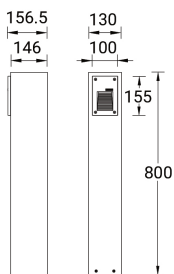

RADO

Technical information

	Model number	Light source	Power	Lumen	Optic	CCT / CRI	Dimming type	Weight
130x146 mm - 800 mm								
RADO 1	RA-10751	1 COB	4 W	124 - 133 lm	G [45°x 36°]	3000K CRI80, 4000K CRI80	On/Off, 1-10V	5.0 kg
276x120 mm - 800 mm								
RADO 3	RA-10792	3 x 12 LED	13 W	502 - 540 lm	G [84°x 30°]	3000K CRI80, 4000K CRI80	On/Off, 1-10V, DALI	7.8 kg
290x120 mm - 800 mm								
RADO 2	RA-10772	4 x 12 LED	17 W	558 - 620 lm	G [90°x 26°]	3000K CRI80, 4000K CRI80	On/Off, 1-10V, DALI	7.4 kg
294x135 mm - 800 mm								
RADO 5	RA-10822	4 x 12 LED	17 W	402 - 447 lm	G [79°x 32°]	3000K CRI80, 4000K CRI80	On/Off, 1-10V, DALI	8.1 kg
310x160 mm - 800 mm								
RADO 4	RA-10812	4 x 12 LED	27 W	768 - 853 lm	G [76°x 55°]	3000K CRI80, 4000K CRI80	On/Off, 1-10V, DALI	10.4 kg

Accessories

	 Anchor bolt A10591	 Anchor bolt A10891	 Anchor bolt A10991	 DALI Control System Control-DALI
RA-10751	•			
RA-10772			•	•
RA-10792			•	•
RA-10812	•			•
RA-10822	•			•

RA-10751