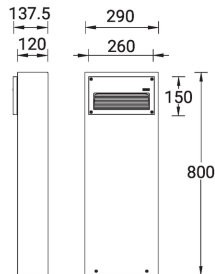

Feature

Optic

Product colour

Special finishes upon request

RADO

Technical information

Model number	Light source	Power	Lumen	Optic	CCT / CRI	Dimming type	Weight
130x146 mm - 800 mm							
RADO 1 RA-10751	1 COB	4 W	119 - 133 lm	G [45°x 36°]	3000K CRI80, 4000K CRI80, 2700K CRI80	On/Off, 1-10V	5.0 kg
276x120 mm - 800 mm							
RADO 3 RA-10792	36 LED	13 W	443 - 540 lm	G [84°x 30°]	3000K CRI80, 4000K CRI80, 2700K CRI80	On/Off, 1-10V, DALI	7.8 kg
290x120 mm - 800 mm							
RADO 2 RA-10772	48 LED	17 W	536 - 620 lm	G [32°x88°]	3000K CRI80, 4000K CRI80, 2700K CRI80	On/Off, 1-10V, DALI	7.4 kg 
294x135 mm - 800 mm							
RADO 5 RA-10822	48 LED	17 W	402 - 587 lm	G [23°x94°]	3000K CRI80, 4000K CRI80, 2700K CRI80	On/Off, 1-10V, DALI	8.1 kg 
310x160 mm - 800 mm							
RADO 4 RA-10812	48 LED	27 W	737 - 853 lm	G [76°x 55°]	3000K CRI80, 4000K CRI80, 2700K CRI80	On/Off, 1-10V, DALI	10.4 kg 

Accessory

	 Anchor bolt A10591	 Anchor bolt A10891	 Anchor bolt A10991	 DALI Control System Control-DALI
RA-10751
RA-10772
RA-10792
RA-10812
RA-10822

RA-10751

RA-10772

RA-10792

RA-10812

RA-10822

RADO