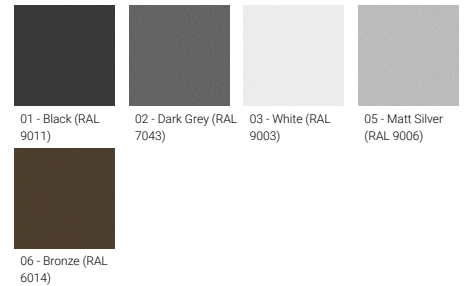

Feature

Optic

Product colour

Special finishes upon request

RADO

Technical information

Model number	Light source	Power	Lumen	Optic	CCT / CRI	Dimming type	Weight
130x146 mm - 800 mm							
RADO 1 RA-10751	1 COB	4 W	119 - 133 lm	G [45°x 36°]	3000K CRI80, 4000K CRI80, 2700K CRI80	On/Off, 1-10V	5.0 kg
276x120 mm - 800 mm							
RADO 3 RA-10792	36 LED	13 W	443 - 540 lm	G [84°x 30°]	3000K CRI80, 4000K CRI80, 2700K CRI80	On/Off, 1-10V, DALI	7.8 kg
290x120 mm - 800 mm							
RADO 2 RA-10772	48 LED	17 W	536 - 620 lm	G [32°x88°]	3000K CRI80, 4000K CRI80, 2700K CRI80	On/Off, 1-10V, DALI	7.4 kg 
294x135 mm - 800 mm							
RADO 5 RA-10822	48 LED	17 W	402 - 587 lm	G [23°x94°]	3000K CRI80, 4000K CRI80, 2700K CRI80	On/Off, 1-10V, DALI	8.1 kg 
310x160 mm - 800 mm							
RADO 4 RA-10812	48 LED	27 W	737 - 853 lm	G [76°x 55°]	3000K CRI80, 4000K CRI80, 2700K CRI80	On/Off, 1-10V, DALI	10.4 kg 