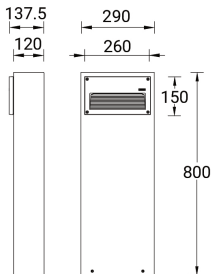

RADO

Technical information

	Model number	Light source	Power	Lumen	Optic	CCT / CRI	Dimming type	Weight
130x146 mm - 800 mm								
RADO 1	RA-10751	1 COB	4 W	124 - 133 lm	G [45°x 36°]	3000K CRI80, 4000K CRI80	On/Off, 1-10V	5.0 kg
276x120 mm - 800 mm								
RADO 3	RA-10792	3 x 12 LED	13 W	502 - 540 lm	G [84°x 30°]	3000K CRI80, 4000K CRI80	On/Off, 1-10V, DALI	7.8 kg
290x120 mm - 800 mm								
RADO 2	RA-10772	4 x 12 LED	17 W	558 - 620 lm	G [90°x 26°]	3000K CRI80, 4000K CRI80	On/Off, 1-10V, DALI	7.4 kg
294x135 mm - 800 mm								
RADO 5	RA-10822	4 x 12 LED	17 W	402 - 447 lm	G [79°x 32°]	3000K CRI80, 4000K CRI80	On/Off, 1-10V, DALI	8.1 kg
310x160 mm - 800 mm								
RADO 4	RA-10812	4 x 12 LED	27 W	768 - 853 lm	G [76°x 55°]	3000K CRI80, 4000K CRI80	On/Off, 1-10V, DALI	10.4 kg

Accessories

	 Anchor bolt A10591	 Anchor bolt A10891	 Anchor bolt A10991	 DALI Control System Control-DALI
RA-10751	•			
RA-10772			•	•
RA-10792			•	•
RA-10812	•			•
RA-10822	•			•

RA-10772