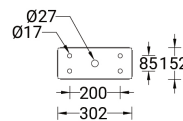

RADO

Technical information

	Model number	Light source	Power	Lumen	Optic	CCT / CRI	Dimming type	Weight
130x146 mm - 800 mm								
RADO 1	RA-10751	1 COB	4 W	124 - 133 lm	G [45°x 36°]	3000K CRI80, 4000K CRI80	On/Off, 1-10V	5.0 kg
276x120 mm - 800 mm								
RADO 3	RA-10792	3 x 12 LED	13 W	502 - 540 lm	G [84°x 30°]	3000K CRI80, 4000K CRI80	On/Off, 1-10V, DALI	7.8 kg
290x120 mm - 800 mm								
RADO 2	RA-10772	4 x 12 LED	17 W	558 - 620 lm	G [90°x 26°]	3000K CRI80, 4000K CRI80	On/Off, 1-10V, DALI	7.4 kg
294x135 mm - 800 mm								
RADO 5	RA-10822	4 x 12 LED	17 W	402 - 447 lm	G [79°x 32°]	3000K CRI80, 4000K CRI80	On/Off, 1-10V, DALI	8.1 kg
310x160 mm - 800 mm								
RADO 4	RA-10812	4 x 12 LED	27 W	768 - 853 lm	G [76°x 55°]	3000K CRI80, 4000K CRI80	On/Off, 1-10V, DALI	10.4 kg

Accessories

	 Anchor bolt A10591	 Anchor bolt A10891	 Anchor bolt A10991	 DALI Control System Control-DALI
RA-10751	•			
RA-10772			•	•
RA-10792			•	•
RA-10812	•			•
RA-10822	•			•

RA-10822