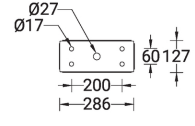

Feature

Optic

Product colour

Special finishes upon request

RADO

Technical information

Model number	Light source	Power	Lumen	Optic	CCT / CRI	Dimming type	Weight
130x146 mm - 800 mm							
RADO 1 RA-10751	1 COB	4 W	119 - 133 lm	G [45°x 36°]	3000K CRI80, 4000K CRI80, 2700K CRI80	On/Off, 1-10V	5.0 kg
276x120 mm - 800 mm							
RADO 3 RA-10792	36 LED	13 W	443 - 540 lm	G [84°x 30°]	3000K CRI80, 4000K CRI80, 2700K CRI80	On/Off, 1-10V, DALI	7.8 kg
290x120 mm - 800 mm							
RADO 2 RA-10772	48 LED	17 W	536 - 620 lm	G [32°x88°]	3000K CRI80, 4000K CRI80, 2700K CRI80	On/Off, 1-10V, DALI	7.4 kg 
294x135 mm - 800 mm							
RADO 5 RA-10822	48 LED	17 W	402 - 587 lm	G [23°x94°]	3000K CRI80, 4000K CRI80, 2700K CRI80	On/Off, 1-10V, DALI	8.1 kg 
310x160 mm - 800 mm							
RADO 4 RA-10812	48 LED	27 W	737 - 853 lm	G [76°x 55°]	3000K CRI80, 4000K CRI80, 2700K CRI80	On/Off, 1-10V, DALI	10.4 kg 

Accessory

	 Anchor bolt A10591	 Anchor bolt A10891	 Anchor bolt A10991	 DALI Control System Control-DALI
RA-10751
RA-10772
RA-10792
RA-10812
RA-10822

RA-10751

RA-10772

RA-10792

RA-10812

RA-10822

RADO