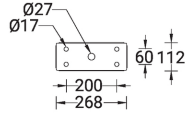

Feature

Optic

Product colour

Special finishes upon request

RADO

Technical information

Model number	Light source	Power	Lumen	Optic	CCT / CRI	Dimming type	Weight
130x146 mm - 800 mm							
RADO 1 RA-10751	1 COB	4 W	119 - 133 lm	G [45°x 36°]	3000K CRI80, 4000K CRI80, 2700K CRI80	On/Off, 1-10V	5.0 kg
276x120 mm - 800 mm							
RADO 3 RA-10792	36 LED	13 W	443 - 540 lm	G [84°x 30°]	3000K CRI80, 4000K CRI80, 2700K CRI80	On/Off, 1-10V, DALI	7.8 kg
290x120 mm - 800 mm							
RADO 2 RA-10772	48 LED	17 W	536 - 620 lm	G [32°x88°]	3000K CRI80, 4000K CRI80, 2700K CRI80	On/Off, 1-10V, DALI	7.4 kg 
294x135 mm - 800 mm							
RADO 5 RA-10822	48 LED	17 W	402 - 587 lm	G [23°x94°]	3000K CRI80, 4000K CRI80, 2700K CRI80	On/Off, 1-10V, DALI	8.1 kg 
310x160 mm - 800 mm							
RADO 4 RA-10812	48 LED	27 W	737 - 853 lm	G [76°x 55°]	3000K CRI80, 4000K CRI80, 2700K CRI80	On/Off, 1-10V, DALI	10.4 kg 

Accessory

	 Anchor bolt A10591	 Anchor bolt A10891	 Anchor bolt A10991	 DALI Control System Control-DALI
RA-10751
RA-10772
RA-10792
RA-10812
RA-10822

RA-10751

RA-10772

RA-10792

RA-10812

RA-10822

RADO