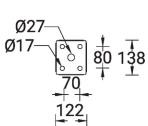

Feature

Optic

Product colour

Special finishes upon request

RADO

Technical information

Model number	Light source	Power	Lumen	Optic	CCT / CRI	Dimming type	Weight
130x146 mm - 800 mm							
RADO 1 RA-10751	1 COB	4 W	119 - 133 lm	G [45°x 36°]	3000K CRI80, 4000K CRI80, 2700K CRI80	On/Off, 1-10V	5.0 kg
276x120 mm - 800 mm							
RADO 3 RA-10792	36 LED	13 W	443 - 540 lm	G [84°x 30°]	3000K CRI80, 4000K CRI80, 2700K CRI80	On/Off, 1-10V, DALI	7.8 kg
290x120 mm - 800 mm							
RADO 2 RA-10772	48 LED	17 W	536 - 620 lm	G [32°x88°]	3000K CRI80, 4000K CRI80, 2700K CRI80	On/Off, 1-10V, DALI	7.4 kg 
294x135 mm - 800 mm							
RADO 5 RA-10822	48 LED	17 W	402 - 587 lm	G [23°x94°]	3000K CRI80, 4000K CRI80, 2700K CRI80	On/Off, 1-10V, DALI	8.1 kg 
310x160 mm - 800 mm							
RADO 4 RA-10812	48 LED	27 W	737 - 853 lm	G [76°x 55°]	3000K CRI80, 4000K CRI80, 2700K CRI80	On/Off, 1-10V, DALI	10.4 kg 

Accessory

	 Anchor bolt A10591	 Anchor bolt A10891	 Anchor bolt A10991	 DALI Control System Control-DALI
RA-10751
RA-10772
RA-10792
RA-10812
RA-10822

RA-10751

RA-10772

RA-10792

RA-10812

RA-10822

RADO