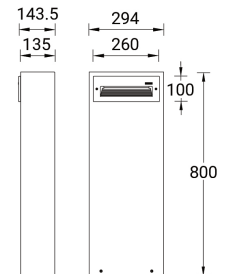

RADO

Technical information

	Model number	Light source	Power	Lumen	Optic	CCT / CRI	Dimming type	Weight
130x146 mm - 800 mm								
RADO 1	RA-10751	1 COB	4 W	124 - 133 lm	G [45°x 36°]	3000K CRI80, 4000K CRI80	On/Off, 1-10V	5.0 kg
276x120 mm - 800 mm								
RADO 3	RA-10792	3 x 12 LED	13 W	502 - 540 lm	G [84°x 30°]	3000K CRI80, 4000K CRI80	On/Off, 1-10V, DALI	7.8 kg
290x120 mm - 800 mm								
RADO 2	RA-10772	4 x 12 LED	17 W	558 - 620 lm	G [90°x 26°]	3000K CRI80, 4000K CRI80	On/Off, 1-10V, DALI	7.4 kg
294x135 mm - 800 mm								
RADO 5	RA-10822	4 x 12 LED	17 W	402 - 447 lm	G [79°x 32°]	3000K CRI80, 4000K CRI80	On/Off, 1-10V, DALI	8.1 kg
310x160 mm - 800 mm								
RADO 4	RA-10812	4 x 12 LED	27 W	768 - 853 lm	G [76°x 55°]	3000K CRI80, 4000K CRI80	On/Off, 1-10V, DALI	10.4 kg

Accessories

	 Anchor bolt A10591	 Anchor bolt A10891	 Anchor bolt A10991	 DALI Control System Control-DALI
RA-10751	•			
RA-10772			•	•
RA-10792			•	•
RA-10812	•			•
RA-10822	•			•

RA-10822