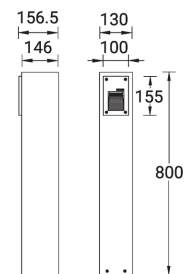

Feature

Optic

Product colour

Special finishes upon request

RADO

Technical information

Model number	Light source	Power	Lumen	Optic	CCT / CRI	Dimming type	Weight
130x146 mm - 800 mm							
RADO 1 RA-10751	1 COB	4 W	119 - 133 lm	G [45°x 36°]	3000K CRI80, 4000K CRI80, 2700K CRI80	On/Off, 1-10V	5.0 kg
276x120 mm - 800 mm							
RADO 3 RA-10792	36 LED	13 W	443 - 540 lm	G [84°x 30°]	3000K CRI80, 4000K CRI80, 2700K CRI80	On/Off, 1-10V, DALI	7.8 kg
290x120 mm - 800 mm							
RADO 2 RA-10772	48 LED	17 W	536 - 620 lm	G [32°x88°]	3000K CRI80, 4000K CRI80, 2700K CRI80	On/Off, 1-10V, DALI	7.4 kg 
294x135 mm - 800 mm							
RADO 5 RA-10822	48 LED	17 W	402 - 587 lm	G [23°x94°]	3000K CRI80, 4000K CRI80, 2700K CRI80	On/Off, 1-10V, DALI	8.1 kg 
310x160 mm - 800 mm							
RADO 4 RA-10812	48 LED	27 W	737 - 853 lm	G [76°x 55°]	3000K CRI80, 4000K CRI80, 2700K CRI80	On/Off, 1-10V, DALI	10.4 kg 

Accessory

	 Anchor bolt A10591	 Anchor bolt A10891	 Anchor bolt A10991	 DALI Control System Control-DALI
RA-10751
RA-10772
RA-10792
RA-10812
RA-10822

RA-10751

RA-10772

RA-10792

RA-10812

RA-10822

RADO