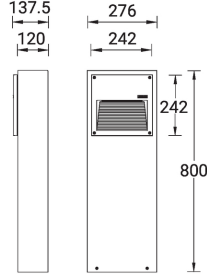

Feature

Optic

Product colour

Special finishes upon request

RADO

Technical information

Model number	Light source	Power	Lumen	Optic	CCT / CRI	Dimming type	Weight
130x146 mm - 800 mm							
RADO 1 RA-10751	1 COB	4 W	119 - 133 lm	G [45°x 36°]	3000K CRI80, 4000K CRI80, 2700K CRI80	On/Off, 1-10V	5.0 kg
276x120 mm - 800 mm							
RADO 3 RA-10792	36 LED	13 W	443 - 540 lm	G [84°x 30°]	3000K CRI80, 4000K CRI80, 2700K CRI80	On/Off, 1-10V, DALI	7.8 kg
290x120 mm - 800 mm							
RADO 2 RA-10772	48 LED	17 W	536 - 620 lm	G [32°x88°]	3000K CRI80, 4000K CRI80, 2700K CRI80	On/Off, 1-10V, DALI	7.4 kg 
294x135 mm - 800 mm							
RADO 5 RA-10822	48 LED	17 W	402 - 587 lm	G [23°x94°]	3000K CRI80, 4000K CRI80, 2700K CRI80	On/Off, 1-10V, DALI	8.1 kg 
310x160 mm - 800 mm							
RADO 4 RA-10812	48 LED	27 W	737 - 853 lm	G [76°x 55°]	3000K CRI80, 4000K CRI80, 2700K CRI80	On/Off, 1-10V, DALI	10.4 kg 

Accessory

	 Anchor bolt A10591	 Anchor bolt A10891	 Anchor bolt A10991	 DALI Control System Control-DALI
RA-10751
RA-10772
RA-10792
RA-10812
RA-10822

RA-10751

RA-10772

RA-10792

RA-10812

RA-10822

RADO