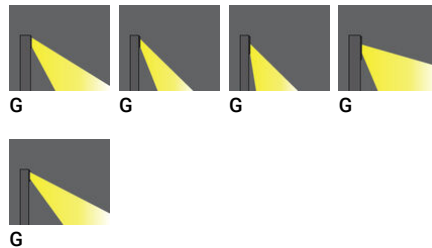

RADO

Sturdy classic bollard pathway and stair luminaire. Simple pleasing aesthetic and sturdy construction, perfect for delineating perimeter applications.

Luminaire Structure

- Die-cast aluminium housing
- Formed sheet aluminium column
- Pre-treated before powder coating ensuring high corrosion resistance
- Single cable entry
- Stainless steel fasteners in grade 304 with zinc flake coating (ZFC)
- Durable silicone rubber gasket
- Clear toughened glass
- Integral control gear

Feature

Optic

Product colour

Special finishes upon request

RADO

Technical information

	Model number	Light source	Power	Lumen	Optic	CCT / CRI	Dimming type	Weight
130x146 mm - 800 mm								
RADO 1	RA-10751	1 COB	4 W	124 - 133 lm	G [45°x 36°]	3000K CRI80, 4000K CRI80	On/Off, 1-10V	5.0 kg
276x120 mm - 800 mm								
RADO 3	RA-10792	3 x 12 LED	13 W	502 - 540 lm	G [84°x 30°]	3000K CRI80, 4000K CRI80	On/Off, 1-10V, DALI	7.8 kg 
290x120 mm - 800 mm								
RADO 2	RA-10772	4 x 12 LED	17 W	558 - 620 lm	G [90°x 26°]	3000K CRI80, 4000K CRI80	On/Off, 1-10V, DALI	7.4 kg 
294x135 mm - 800 mm								
RADO 5	RA-10822	4 x 12 LED	17 W	402 - 447 lm	G [79°x 32°]	3000K CRI80, 4000K CRI80	On/Off, 1-10V, DALI	8.1 kg 
310x160 mm - 800 mm								
RADO 4	RA-10812	4 x 12 LED	27 W	768 - 853 lm	G [76°x 55°]	3000K CRI80, 4000K CRI80	On/Off, 1-10V, DALI	10.4 kg 