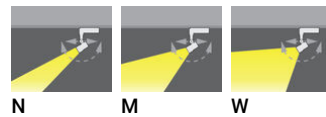

ROY

Family of interior track accent lighting fixtures. ROY; tailorable track and spot system for specific project solutions.

Luminaire Structure

- Die-cast aluminium housing with powder coating

- Die-cast aluminium heat sink with excellent thermal management
- Propriety lens design for high LOR
- Adjustable: Tilt 90°, Rotation 355°

- Integral control gear
- Universal adaptor compatible with any track

Feature

Optic

Product colour