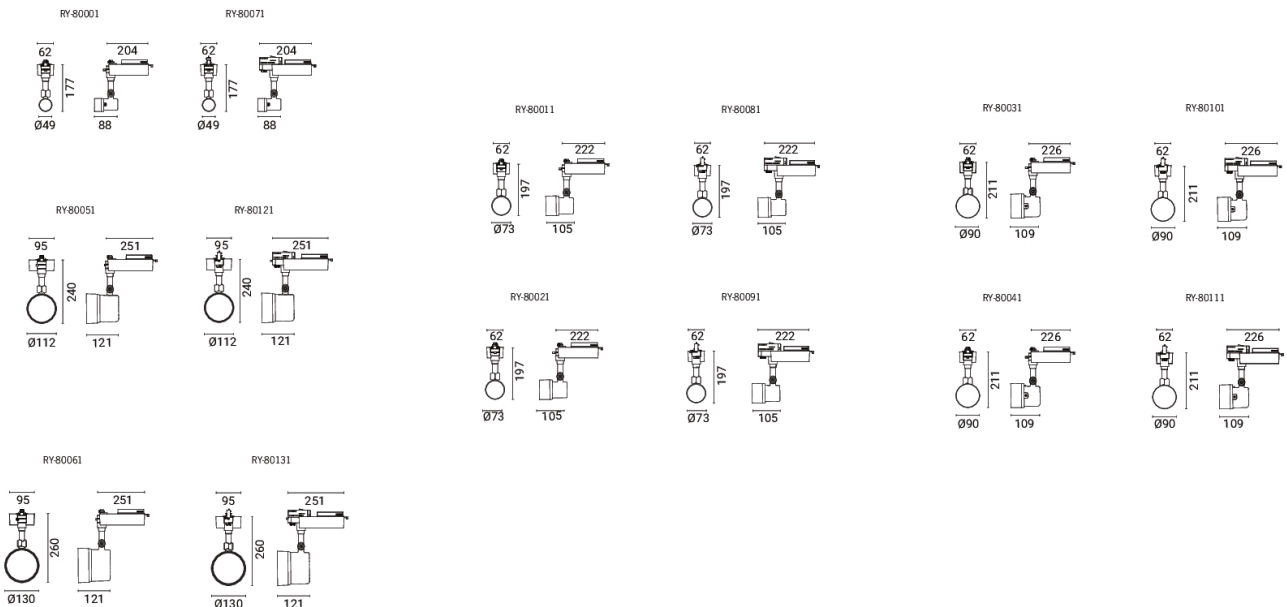

- Integral control gear
 - Universal adaptor compatible with any track

Feature

Optic

Product colour

ROY

Technical information

	Model number	Light source	Power	Lumen	Optic	CCT / CRI	Dimming type	Weight
2 Busbar 1 Circuit								
ROY 1	RY-80001	3 LED	6 W	329 - 423 lm	N [20°], M [29°], W [50°]	3000K CRI80, 4000K CRI80	On/Off	0.35 kg.
ROY 2	RY-80011	5 LED	9 W	597 - 730 lm	N [19°], M [31°], W [48°]	3000K CRI80, 4000K CRI80	On/Off	0.62 kg.
ROY 2	RY-80021	7 LED	12 W	878 - 1024 lm	N [15°], M [27°], W [35°]	3000K CRI80, 4000K CRI80	On/Off	0.62 kg.
ROY 3	RY-80031	9 LED	15 W	1050 - 1272 lm	N [14°], M [25°], W [39°]	3000K CRI80, 4000K CRI80	On/Off	0.91 kg.
ROY 3	RY-80041	12 LED	20 W	1478 - 1682 lm	N [14°], M [25°], W [39°]	3000K CRI80, 4000K CRI80	On/Off	0.91 kg.
ROY 4	RY-80051	18 LED	29 W	2152 - 2434 lm	N [15°], M [27°], W [42°]	3000K CRI80, 4000K CRI80	On/Off	1.35 kg.
ROY 5	RY-80061	24 LED	39 W	3013 - 3415 lm	N [14°], M [26°], W [45°]	3000K CRI80, 4000K CRI80	On/Off	1.78 kg.
4 Busbar 3 Circuit								
ROY 1	RY-80071	3 LED	6 W	329 - 423 lm	N [20°], M [29°], W [50°]	3000K CRI80, 4000K CRI80	On/Off	0.35 kg.
ROY 2	RY-80081	5 LED	9 W	597 - 730 lm	N [19°], M [31°], W [48°]	3000K CRI80, 4000K CRI80	On/Off	0.62 kg.
ROY 2	RY-80091	7 LED	12 W	878 - 1024 lm	N [15°], M [27°], W [35°]	3000K CRI80, 4000K CRI80	On/Off	0.62 kg.
ROY 3	RY-80101	9 LED	15 W	1050 - 1272 lm	N [14°], M [25°], W [40°]	3000K, 4000K	On/Off	0.91 kg.
ROY 3	RY-80111	12 LED	20 W	1478 - 1682 lm	N [14°], M [25°], W [39°]	3000K CRI80, 4000K CRI80	On/Off	0.91 kg.
ROY 4	RY-80121	18 LED	29 W	2152 - 2434 lm	N [15°], M [27°], W [42°]	3000K CRI80, 4000K CRI80	On/Off	1.35 kg.
ROY 5	RY-80131	24 LED	39 W	3013 - 3415 lm	N [14°], M [26°], W [45°]	3000K CRI80, 4000K CRI80	On/Off	1.78 kg.