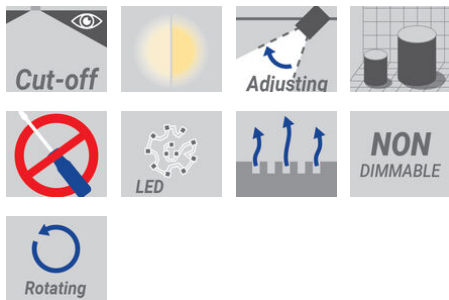

ROY

Family of interior track accent lighting fixtures. ROY; tailorable track and spot system for specific project solutions.

Luminaire Structure

- Die-cast aluminium housing with powder coating

- Die-cast aluminium heat sink with excellent thermal management
- Propriety lens design for high LOR
- Adjustable: Tilt 90°, Rotation 355°

- Integral control gear
- Universal adaptor compatible with any track

Feature

Optic

Product colour