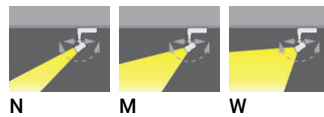

- Integral control gear
 - Universal adaptor compatible with any track

Feature

Optic

Product colour

ROY

Technical information

	Model number	Light source	Power	Lumen	Optic	CCT / CRI	Dimming type	Weight
2 Busbar 1 Circuit								
ROY 1	RY-80001	3 LED	6 W	329 - 423 lm	N [20°], M [29°], W [50°]	3000K CRI80, 4000K CRI80	On/Off	0.35 kg.
ROY 2	RY-80011	5 LED	9 W	597 - 730 lm	N [19°], M [31°], W [48°]	3000K CRI80, 4000K CRI80	On/Off	0.62 kg.
ROY 2	RY-80021	7 LED	12 W	878 - 1024 lm	N [15°], M [27°], W [35°]	3000K CRI80, 4000K CRI80	On/Off	0.62 kg.
ROY 3	RY-80031	9 LED	15 W	1050 - 1272 lm	N [14°], M [25°], W [39°]	3000K CRI80, 4000K CRI80	On/Off	0.91 kg.
ROY 3	RY-80041	12 LED	20 W	1478 - 1682 lm	N [14°], M [25°], W [39°]	3000K CRI80, 4000K CRI80	On/Off	0.91 kg.
ROY 4	RY-80051	18 LED	29 W	2152 - 2434 lm	N [15°], M [27°], W [42°]	3000K CRI80, 4000K CRI80	On/Off	1.35 kg.
ROY 5	RY-80061	24 LED	39 W	3013 - 3415 lm	N [14°], M [26°], W [45°]	3000K CRI80, 4000K CRI80	On/Off	1.78 kg.
4 Busbar 3 Circuit								
ROY 1	RY-80071	3 LED	6 W	329 - 423 lm	N [20°], M [29°], W [50°]	3000K CRI80, 4000K CRI80	On/Off	0.35 kg.
ROY 2	RY-80081	5 LED	9 W	597 - 730 lm	N [19°], M [31°], W [48°]	3000K CRI80, 4000K CRI80	On/Off	0.62 kg.
ROY 2	RY-80091	7 LED	12 W	878 - 1024 lm	N [15°], M [27°], W [35°]	3000K CRI80, 4000K CRI80	On/Off	0.62 kg.
ROY 3	RY-80101	9 LED	15 W	1050 - 1272 lm	N [14°], M [25°], W [40°]	3000K, 4000K	On/Off	0.91 kg.
ROY 3	RY-80111	12 LED	20 W	1478 - 1682 lm	N [14°], M [25°], W [39°]	3000K CRI80, 4000K CRI80	On/Off	0.91 kg.
ROY 4	RY-80121	18 LED	29 W	2152 - 2434 lm	N [15°], M [27°], W [42°]	3000K CRI80, 4000K CRI80	On/Off	1.35 kg.
ROY 5	RY-80131	24 LED	39 W	3013 - 3415 lm	N [14°], M [26°], W [45°]	3000K CRI80, 4000K CRI80	On/Off	1.78 kg.