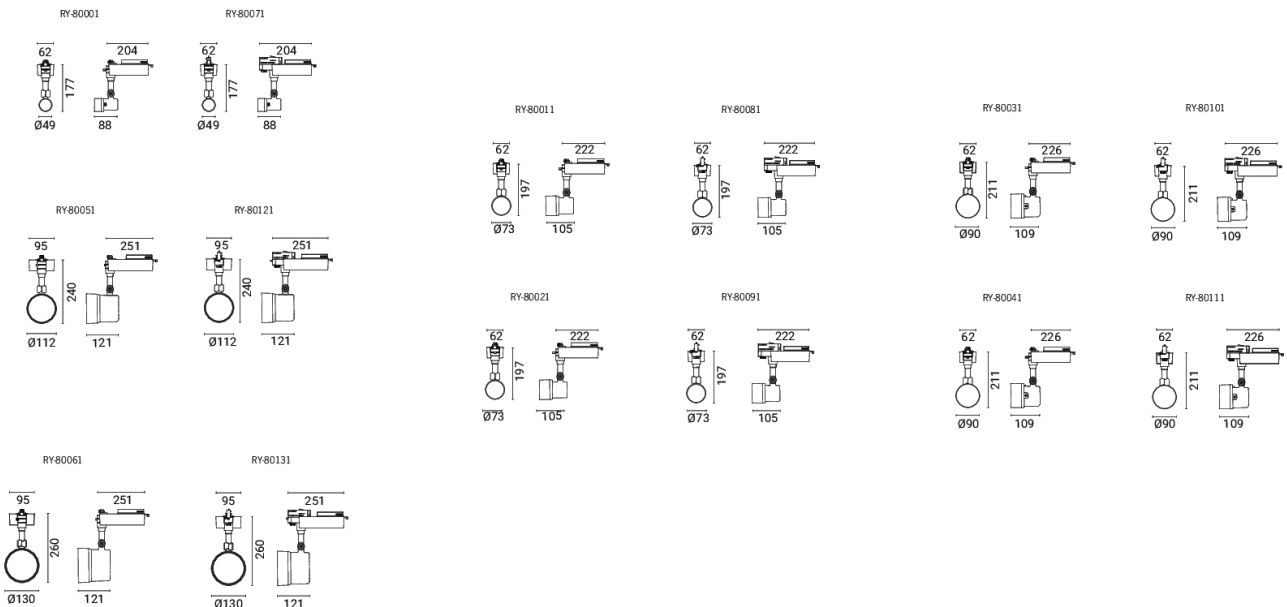

## Optic

## Product colour

ROY

Technical information

	Model number	Light source	Power	Lumen	Optic	CCT / CRI	Dimming type	Weight
<b>2 Busbar 1 Circuit</b>								
ROY 1	<b>RY-80001</b>	3 LED	6 W	329 - 423 lm	N [20°], M [29°], W [50°]	3000K CRI80, 4000K CRI80	On/Off	0.35 kg.
ROY 2	<b>RY-80011</b>	5 LED	9 W	597 - 730 lm	N [19°], M [31°], W [48°]	3000K CRI80, 4000K CRI80	On/Off	0.62 kg.
ROY 2	<b>RY-80021</b>	7 LED	12 W	878 - 1024 lm	N [15°], M [27°], W [35°]	3000K CRI80, 4000K CRI80	On/Off	0.62 kg.
ROY 3	<b>RY-80031</b>	9 LED	15 W	1050 - 1272 lm	N [14°], M [25°], W [39°]	3000K CRI80, 4000K CRI80	On/Off	0.91 kg.
ROY 3	<b>RY-80041</b>	12 LED	20 W	1478 - 1682 lm	N [14°], M [25°], W [39°]	3000K CRI80, 4000K CRI80	On/Off	0.91 kg.
ROY 4	<b>RY-80051</b>	18 LED	29 W	2152 - 2434 lm	N [15°], M [27°], W [42°]	3000K CRI80, 4000K CRI80	On/Off	1.35 kg.
ROY 5	<b>RY-80061</b>	24 LED	39 W	3013 - 3415 lm	N [14°], M [26°], W [45°]	3000K CRI80, 4000K CRI80	On/Off	1.78 kg.
<b>4 Busbar 3 Circuit</b>								
ROY 1	<b>RY-80071</b>	3 LED	6 W	329 - 423 lm	N [20°], M [29°], W [50°]	3000K CRI80, 4000K CRI80	On/Off	0.35 kg.
ROY 2	<b>RY-80081</b>	5 LED	9 W	597 - 730 lm	N [19°], M [31°], W [48°]	3000K CRI80, 4000K CRI80	On/Off	0.62 kg.
ROY 2	<b>RY-80091</b>	7 LED	12 W	878 - 1024 lm	N [15°], M [27°], W [35°]	3000K CRI80, 4000K CRI80	On/Off	0.62 kg.
ROY 3	<b>RY-80101</b>	9 LED	15 W	1050 - 1272 lm	N [14°], M [25°], W [40°]	3000K, 4000K	On/Off	0.91 kg.
ROY 3	<b>RY-80111</b>	12 LED	20 W	1478 - 1682 lm	N [14°], M [25°], W [39°]	3000K CRI80, 4000K CRI80	On/Off	0.91 kg.
ROY 4	<b>RY-80121</b>	18 LED	29 W	2152 - 2434 lm	N [15°], M [27°], W [42°]	3000K CRI80, 4000K CRI80	On/Off	1.35 kg.
ROY 5	<b>RY-80131</b>	24 LED	39 W	3013 - 3415 lm	N [14°], M [26°], W [45°]	3000K CRI80, 4000K CRI80	On/Off	1.78 kg.