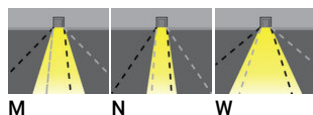

Light symbol