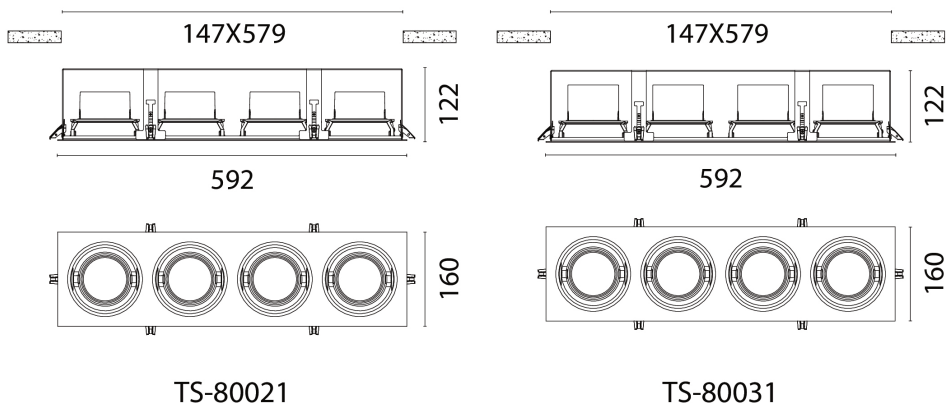

Tuscon 2

Tuscon 3