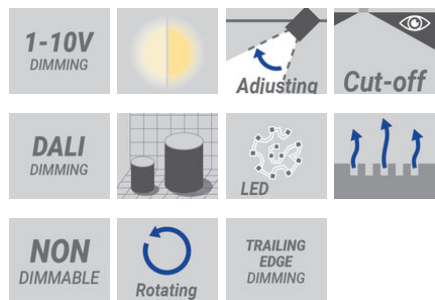

TUSCON

Quadruple-linear directional downlight, part of the Modular range. Modular: flexibility in a host of technical configurations.

Luminaire Structure

- Die-cast aluminium housing with powder coating
- Die-cast aluminium heat sink with excellent thermal management
- Propriety lens design for high LOR
- Adjustable: Tilt 30°
- Remote driver is included

Feature

Light symbol

Product colour

We reserve the right to make technical and design changes.

01:27, 30-08-2021

<https://www.ligman.com/tuscon-modular-multiple-recessed-directional-downlights-tu-mo3/>

Europe
LIGMAN EUROPE s.r.o.
VGP Park Ústí nad Labem
P 2 120
40317, Přestanov
Czech Republic
+420 477 071 500
sales.cz@ligman.com

ASIA PACIFIC
LIGMAN Lighting Co.,Ltd.
17/2 Moo4 Monthong
Bangnampreaw
24150, Chachoengsao
Thailand
+66 2 108 6700
info@ligman.com