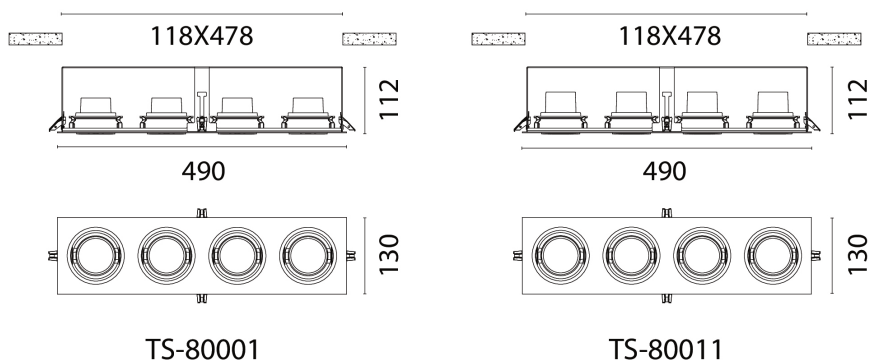

TUSCON

Tuscon 1