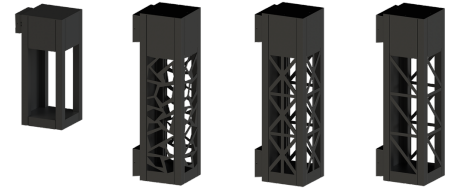

VANCOUVER

Total urban realm lighting solution. Optional heights, accent projectors, accessories and decorative lattice panels.

Luminaire Structure

- Die-cast aluminium housing
- Extruded aluminium column
- Pre-treated before powder coating ensuring high corrosion resistance
- Stainless steel fasteners in grade 304 with zinc flake coating (ZFC)
- Durable silicone rubber gasket
- Clear toughened glass
- High-efficiency optical reflector or high-efficiency polycarbonate lens
- Maximum wind load resistance is 160 km/h
- Surge protection 10kV
- VANCOUVER luminaires with projectors on top and colder than 3000K CCT do not meet the IDA certification requirements

VANCOUVER

VANCOUVER
Bollards

Contemporary urban lighting furniture. Open-sided, three lattice pattern options or your bespoke design.

<https://www.ligman.com/vancouver-bollards-va-bo3/>

VANCOUVER
Pillar luminaires

Compact decorative landscape way-finding. Minimalist solutions delivering a play of illuminate patterns.

<https://www.ligman.com/vancouver-pillar-luminaires-va-bo3/>

VANCOUVER
Surface facade luminaires

Contemporary urban lighting furniture. Open-sided, three lattice pattern options or your bespoke design.