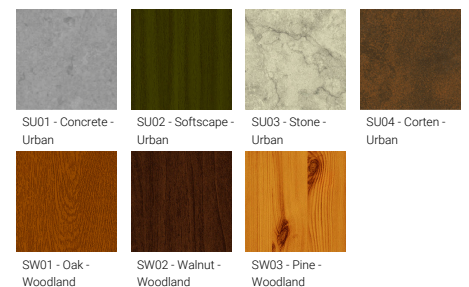

Feature

Optic

Product colour

Special finishes upon request

VANCOUVER

Technical information

	Model number	Light source	Power	Lumen	Optic	CCT / CRI	Dimming type	Weight	
160x160 mm - 3000 mm - No decorative pattern - IP65									
VANCOUVER 55	VA-20251	1 COB	21 W	675 - 710 lm	G [65°]	3000K CRI80, 4000K CRI80	On/Off, 1-10V, DALI	30.0 kg	
160x160 mm - 3000 mm - No decorative pattern - IP65									
VANCOUVER 2	VA-20011	1 COB	20 W	1397 - 1414 lm	G [65°]	3000K CRI80, 4000K CRI80	On/Off, 1-10V, DALI	25.0 kg	
VANCOUVER 41	VA-20191	1 COB	20 W	1233 - 1326 lm	G [143°]	3000K CRI80, 4000K CRI80	On/Off, 1-10V, DALI	25.0 kg	
240x240 mm - 3700 mm - Decorative pattern type 3 - IP65 - With opal lens									
VANCOUVER 62	VA-20283	12 x 32 LED	94 W	4864 - 5120 lm	G [360°]	3000K CRI80, 4000K CRI80	On/Off, 1-10V, DALI	59.8 kg	
240x240 mm - 3700 mm - Decorative pattern type 1 - IP65									
VANCOUVER 8	VA-20051	1 COB	40 W	1248 - 1336 lm	G [64°]	3000K CRI80, 4000K CRI80	On/Off, 1-10V, DALI	55.0 kg	
VANCOUVER 52	VA-20241	1 COB	40 W	2586 - 2781 lm	G [134°]	3000K CRI80, 4000K CRI80	On/Off, 1-10V, DALI	55.0 kg	
240x240 mm - 3700 mm - Decorative pattern type 1 - IP65 - With opal lens									
VANCOUVER 60	VA-20281	12 x 32 LED	94 W	4864 - 5120 lm	G [360°]	3000K CRI80, 4000K CRI80	On/Off, 1-10V, DALI	60.1 kg	
240x240 mm - 3700 mm - Decorative pattern type 1 - IP66 - RGBW									
VANCOUVER 21	VA-20161	7 LED	33 W	1119 - 1429 lm	N [21°], M [35°], E [48x26°]	RGBW30, RGBW40	DMX, DMX/RDM	55.0 kg	
240x240 mm - 3700 mm - Decorative pattern type 1 - LIGHTCONNECT™									
VANCOUVER 8	VA-20051-LC	1 COB	40 W	1248 - 1336 lm	G [64°]	3000K CRI80, 4000K CRI80	DALI	55.0 kg	
VANCOUVER 52	VA-20241-LC	1 COB	40 W	2586 - 2781 lm	G [134°]	3000K CRI80, 4000K CRI80	On/Off, 1-10V, DALI	55.0 kg	
240x240 mm - 3700 mm - Decorative pattern type 2 - IP65									
VANCOUVER 9	VA-20061	1 COB	40 W	1091 - 1167 lm	G [58°]	3000K CRI80, 4000K CRI80	On/Off, 1-10V, DALI	55.8 kg	
VANCOUVER 53	VA-20242	1 COB	40 W	2586 - 2781 lm	G [134°]	3000K CRI80, 4000K CRI80	On/Off, 1-10V, DALI	55.8 kg	
240x240 mm - 3700 mm - Decorative pattern type 2 - IP65 - With opal lens									
VANCOUVER 61	VA-20282	12 x 32 LED	94 W	4864 - 5120 lm	G [360°]	3000K CRI80, 4000K CRI80	On/Off, 1-10V, DALI	60.5 kg	
240x240 mm - 3700 mm - Decorative pattern type 2 - IP66 -RGBW									
VANCOUVER 22	VA-20171	7 LED	33 W	1119 - 1429 lm	N [21°], M [35°], E [48x26°]	RGBW30, RGBW40	DMX, DMX/RDM	55.8 kg	
240x240 mm - 3700 mm - Decorative pattern type 2 - LIGHTCONNECT™									
VANCOUVER 9	VA-20061-LC	1 COB	40 W	1091 - 1167 lm	G [58°]	3000K CRI80, 4000K CRI80	DALI	55.8 kg	
VANCOUVER 53	VA-20242-LC	1 COB	40 W	2586 - 2781 lm	G [134°]	3000K CRI80, 4000K CRI80	On/Off, 1-10V, DALI	55.8 kg	
240x240 mm - 3700 mm - Decorative pattern type 3 - IP65									
VANCOUVER 10	VA-20071	1 COB	40 W	1560 - 1670 lm	G [56°]	3000K CRI80, 4000K CRI80	On/Off, 1-10V, DALI	54.3 kg	
VANCOUVER 54	VA-20243	1 COB	40 W	2586 - 2781 lm	G [134°]	3000K CRI80, 4000K CRI80	On/Off, 1-10V, DALI	54.3 kg	