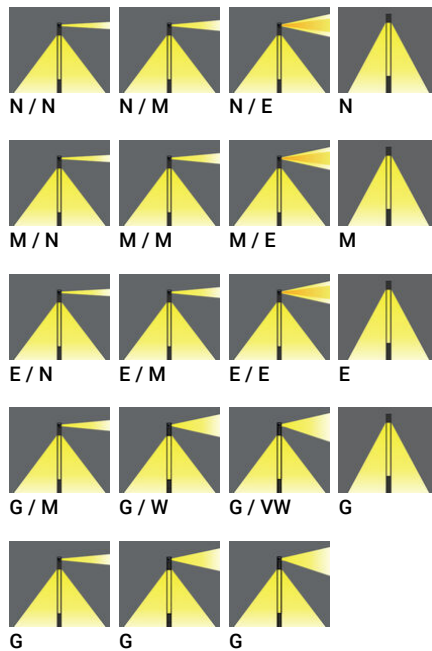

Feature

Optic

Product colour

Special finishes upon request

VANCOUVER

Technical information

	Model number	Light source	Power	Lumen	Optic	CCT / CRI	Dimming type	Weight	
160x160 mm - 3000 mm - No decorative pattern - IP65									
VANCOUVER 55	VA-20251	1 COB	21 W	675 - 710 lm	G [65°]	3000K CRI80, 4000K CRI80	On/Off, 1-10V, DALI	30.0 kg	
160x160 mm - 3000 mm - No decorative pattern - IP65									
VANCOUVER 2	VA-20011	1 COB	20 W	1397 - 1414 lm	G [65°]	3000K CRI80, 4000K CRI80	On/Off, 1-10V, DALI	25.0 kg	
VANCOUVER 41	VA-20191	1 COB	20 W	1233 - 1326 lm	G [143°]	3000K CRI80, 4000K CRI80	On/Off, 1-10V, DALI	25.0 kg	
240x240 mm - 3700 mm - Decorative pattern type 3 - IP65 - With opal lens									
VANCOUVER 62	VA-20283	12 x 32 LED	94 W	4864 - 5120 lm	G [360°]	3000K CRI80, 4000K CRI80	On/Off, 1-10V, DALI	59.8 kg	
240x240 mm - 3700 mm - Decorative pattern type 1 - IP65									
VANCOUVER 8	VA-20051	1 COB	40 W	1248 - 1336 lm	G [64°]	3000K CRI80, 4000K CRI80	On/Off, 1-10V, DALI	55.0 kg	
VANCOUVER 52	VA-20241	1 COB	40 W	2586 - 2781 lm	G [134°]	3000K CRI80, 4000K CRI80	On/Off, 1-10V, DALI	55.0 kg	
240x240 mm - 3700 mm - Decorative pattern type 1 - IP65 - With opal lens									
VANCOUVER 60	VA-20281	12 x 32 LED	94 W	4864 - 5120 lm	G [360°]	3000K CRI80, 4000K CRI80	On/Off, 1-10V, DALI	60.1 kg	
240x240 mm - 3700 mm - Decorative pattern type 1 - IP66 - RGBW									
VANCOUVER 21	VA-20161	7 LED	33 W	1119 - 1429 lm	N [21°], M [35°], E [48x26°]	RGBW30, RGBW40	DMX, DMX/RDM	55.0 kg	
240x240 mm - 3700 mm - Decorative pattern type 1 - LIGHTCONNECT™									
VANCOUVER 8	VA-20051-LC	1 COB	40 W	1248 - 1336 lm	G [64°]	3000K CRI80, 4000K CRI80	DALI	55.0 kg	
VANCOUVER 52	VA-20241-LC	1 COB	40 W	2586 - 2781 lm	G [134°]	3000K CRI80, 4000K CRI80	On/Off, 1-10V, DALI	55.0 kg	
240x240 mm - 3700 mm - Decorative pattern type 2 - IP65									
VANCOUVER 9	VA-20061	1 COB	40 W	1091 - 1167 lm	G [58°]	3000K CRI80, 4000K CRI80	On/Off, 1-10V, DALI	55.8 kg	
VANCOUVER 53	VA-20242	1 COB	40 W	2586 - 2781 lm	G [134°]	3000K CRI80, 4000K CRI80	On/Off, 1-10V, DALI	55.8 kg	
240x240 mm - 3700 mm - Decorative pattern type 2 - IP65 - With opal lens									
VANCOUVER 61	VA-20282	12 x 32 LED	94 W	4864 - 5120 lm	G [360°]	3000K CRI80, 4000K CRI80	On/Off, 1-10V, DALI	60.5 kg	
240x240 mm - 3700 mm - Decorative pattern type 2 - IP66 -RGBW									
VANCOUVER 22	VA-20171	7 LED	33 W	1119 - 1429 lm	N [21°], M [35°], E [48x26°]	RGBW30, RGBW40	DMX, DMX/RDM	55.8 kg	
240x240 mm - 3700 mm - Decorative pattern type 2 - LIGHTCONNECT™									
VANCOUVER 9	VA-20061-LC	1 COB	40 W	1091 - 1167 lm	G [58°]	3000K CRI80, 4000K CRI80	DALI	55.8 kg	
VANCOUVER 53	VA-20242-LC	1 COB	40 W	2586 - 2781 lm	G [134°]	3000K CRI80, 4000K CRI80	On/Off, 1-10V, DALI	55.8 kg	
240x240 mm - 3700 mm - Decorative pattern type 3 - IP65									
VANCOUVER 10	VA-20071	1 COB	40 W	1560 - 1670 lm	G [56°]	3000K CRI80, 4000K CRI80	On/Off, 1-10V, DALI	54.3 kg	
VANCOUVER 54	VA-20243	1 COB	40 W	2586 - 2781 lm	G [134°]	3000K CRI80, 4000K CRI80	On/Off, 1-10V, DALI	54.3 kg	