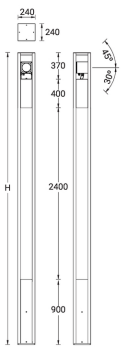

VA-20111, VA-20112
VA-20113, VA-20114