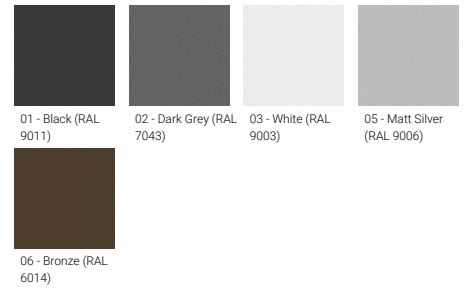

Feature

Optic

Product colour

Special finishes upon request

VEKTER

Technical information

	Model number	Light source	Power	Lumen	Optic	CCT / CRI	Dimming type	Weight	
Ø102 - 1200 mm - 1 side									
VEKTER 3	VK-10001	12 LED	20 W	2353 - 2728 lm	M [29°], W [40°x54°], EW [106°x114°], T2 [56°x140°], T3 [92°x127°], T4 [72°x103°], ME [62°x139°]	2700K CRI80, 3000K CRI80, 4000K CRI80	On/Off, 1-10V, DALI	7.5 kg	
VEKTER 3	VK-10002	12 LED	28 W	3156 - 3658 lm	M [29°], W [40°x54°], EW [106°x114°], T2 [56°x140°], T3 [92°x127°], T4 [72°x103°], ME [62°x139°]	2700K CRI80, 3000K CRI80, 4000K CRI80	On/Off, DALI	7.5 kg	
Ø102 - 1200 mm - 2 sides									
VEKTER 4	VK-10011	2 x 12 LED	40 W	4706 - 5456 lm	M [29°], W [40°x54°], EW [106°x114°], T2 [56°x140°], T3 [92°x127°], T4 [72°x103°], ME [62°x139°]	2700K CRI80, 3000K CRI80, 4000K CRI80	On/Off, 1-10V, DALI	11.2 kg	
VEKTER 4	VK-10012	2 x 12 LED	56 W	6312 - 7316 lm	M [29°], W [40°x54°], EW [106°x114°], T2 [56°x140°], T3 [92°x127°], T4 [72°x103°], ME [62°x139°]	2700K CRI80, 3000K CRI80, 4000K CRI80	On/Off, DALI	11.2 kg	