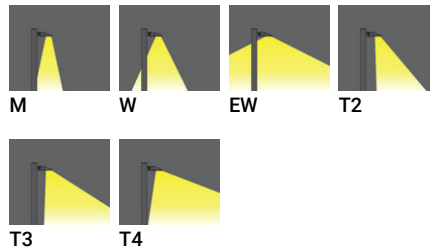

VEKTER

Flexible bollard pathway and way finding luminaires. Sleek, angular, technical and powerful professional lighting solutions.

Luminaire Structure

- Die-cast aluminium housing
- Extruded aluminium column
- Pre-treated before powder coating ensuring high corrosion resistance
- Single cable entry
- Stainless steel fasteners in grade 304 with zinc flake coating (ZFC)
- Durable silicone rubber gasket
- High-efficiency PMMA lens
- Clear toughened glass
- Integral control gear

Feature

Optic

Product colour

Special finishes upon request

VEKTER

Technical information

	Model number	Light source	Power	Lumen	Optic	CCT / CRI	Dimming type	Weight	
Ø102 - 1200 mm - 1 side									
VEKTER 3	VK-10001	12 LED	20 W	2353 - 2728 lm	M [29°], W [40°x54°], EW [106°x114°], T2 [56°x140°], T3 [92°x127°], T4 [72°x103°], ME [62°x139°]	2700K CRI80, 3000K CRI80, 4000K CRI80	On/Off, 1-10V, DALI	7.5 kg	
VEKTER 3	VK-10002	12 LED	28 W	3156 - 3658 lm	M [29°], W [40°x54°], EW [106°x114°], T2 [56°x140°], T3 [92°x127°], T4 [72°x103°], ME [62°x139°]	2700K CRI80, 3000K CRI80, 4000K CRI80	On/Off, DALI	7.5 kg	
Ø102 - 1200 mm - 2 sides									
VEKTER 4	VK-10011	2 x 12 LED	40 W	4706 - 5456 lm	M [29°], W [40°x54°], EW [106°x114°], T2 [56°x140°], T3 [92°x127°], T4 [72°x103°], ME [62°x139°]	2700K CRI80, 3000K CRI80, 4000K CRI80	On/Off, 1-10V, DALI	11.2 kg	
VEKTER 4	VK-10012	2 x 12 LED	56 W	6312 - 7316 lm	M [29°], W [40°x54°], EW [106°x114°], T2 [56°x140°], T3 [92°x127°], T4 [72°x103°], ME [62°x139°]	2700K CRI80, 3000K CRI80, 4000K CRI80	On/Off, DALI	11.2 kg	