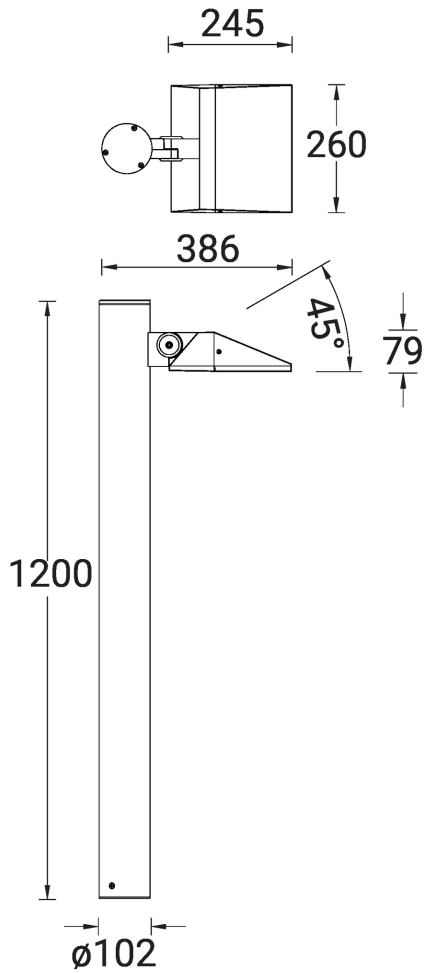

VEKTER

VK-10001, VK-10002