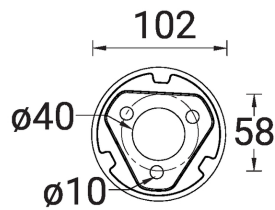

VEKTER

Flexible bollard pathway and way finding luminaires. Sleek, angular, technical and powerful professional lighting solutions.

Luminaire Structure

- Die-cast aluminium housing
- Extruded aluminium column
- Pre-treated before powder coating ensuring high corrosion resistance
- Single cable entry
- Stainless steel fasteners in grade 304 with zinc flake coating (ZFC)
- Durable silicone rubber gasket
- High-efficiency PMMA lens
- Clear toughened glass
- Integral control gear

Feature

Optic

Product colour

Special finishes upon request

VEKTER

Technical information

	Model number	Light source	Power	Lumen	Optic	CCT / CRI	Dimming type	Weight	
Ø102 - 1200 mm - 1 side									
VEKTER 3	VK-10001	12 LED	20 W	2353 - 2728 lm	M [29°], W [40°x54°], EW [106°x114°], T2 [56°x140°], T3 [92°x127°], T4 [72°x103°], ME [62°x139°]	2700K CRI80, 3000K CRI80, 4000K CRI80	On/Off, 1-10V, DALI	7.5 kg	
VEKTER 3	VK-10002	12 LED	28 W	3156 - 3658 lm	M [29°], W [40°x54°], EW [106°x114°], T2 [56°x140°], T3 [92°x127°], T4 [72°x103°], ME [62°x139°]	2700K CRI80, 3000K CRI80, 4000K CRI80	On/Off, DALI	7.5 kg	
Ø102 - 1200 mm - 2 sides									
VEKTER 4	VK-10011	2 x 12 LED	40 W	4706 - 5456 lm	M [29°], W [40°x54°], EW [106°x114°], T2 [56°x140°], T3 [92°x127°], T4 [72°x103°], ME [62°x139°]	2700K CRI80, 3000K CRI80, 4000K CRI80	On/Off, 1-10V, DALI	11.2 kg	
VEKTER 4	VK-10012	2 x 12 LED	56 W	6312 - 7316 lm	M [29°], W [40°x54°], EW [106°x114°], T2 [56°x140°], T3 [92°x127°], T4 [72°x103°], ME [62°x139°]	2700K CRI80, 3000K CRI80, 4000K CRI80	On/Off, DALI	11.2 kg	

Accessory

	 Anchor bolt A10791	 Root mount kit A15091	 DALI Control System Control-DALI
VK-10001	•	•	•
VK-10002	•	•	•
VK-10011	•	•	•
VK-10012	•	•	•

VEKTER

VK-10001, VK-10002

VK-10011, VK-10012

VEKTER

VEKTER
Surface facade luminaires