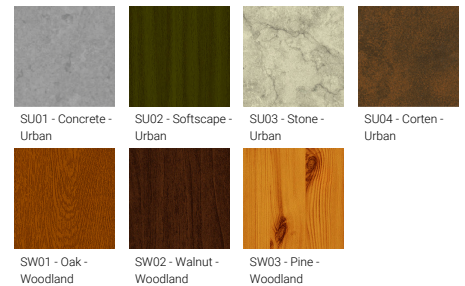

Feature

Optic

Product colour

Special finishes upon request

VEKTER

Technical information

	Model number	Light source	Power	Lumen	Optic	CCT / CRI	Dimming type	Weight	
Ø102 - 1200 mm - 1 side									
VEKTER 3	VK-10001	12 LED	20 W	2353 - 2728 lm	M [29°], W [40°x54°], EW [106°x114°], T2 [56°x140°], T3 [92°x127°], T4 [72°x103°], ME [62°x139°]	2700K CRI80, 3000K CRI80, 4000K CRI80	On/Off, 1-10V, DALI	7.5 kg	
VEKTER 3	VK-10002	12 LED	28 W	3156 - 3658 lm	M [29°], W [40°x54°], EW [106°x114°], T2 [56°x140°], T3 [92°x127°], T4 [72°x103°], ME [62°x139°]	2700K CRI80, 3000K CRI80, 4000K CRI80	On/Off, DALI	7.5 kg	
Ø102 - 1200 mm - 2 sides									
VEKTER 4	VK-10011	2 x 12 LED	40 W	4706 - 5456 lm	M [29°], W [40°x54°], EW [106°x114°], T2 [56°x140°], T3 [92°x127°], T4 [72°x103°], ME [62°x139°]	2700K CRI80, 3000K CRI80, 4000K CRI80	On/Off, 1-10V, DALI	11.2 kg	
VEKTER 4	VK-10012	2 x 12 LED	56 W	6312 - 7316 lm	M [29°], W [40°x54°], EW [106°x114°], T2 [56°x140°], T3 [92°x127°], T4 [72°x103°], ME [62°x139°]	2700K CRI80, 3000K CRI80, 4000K CRI80	On/Off, DALI	11.2 kg	