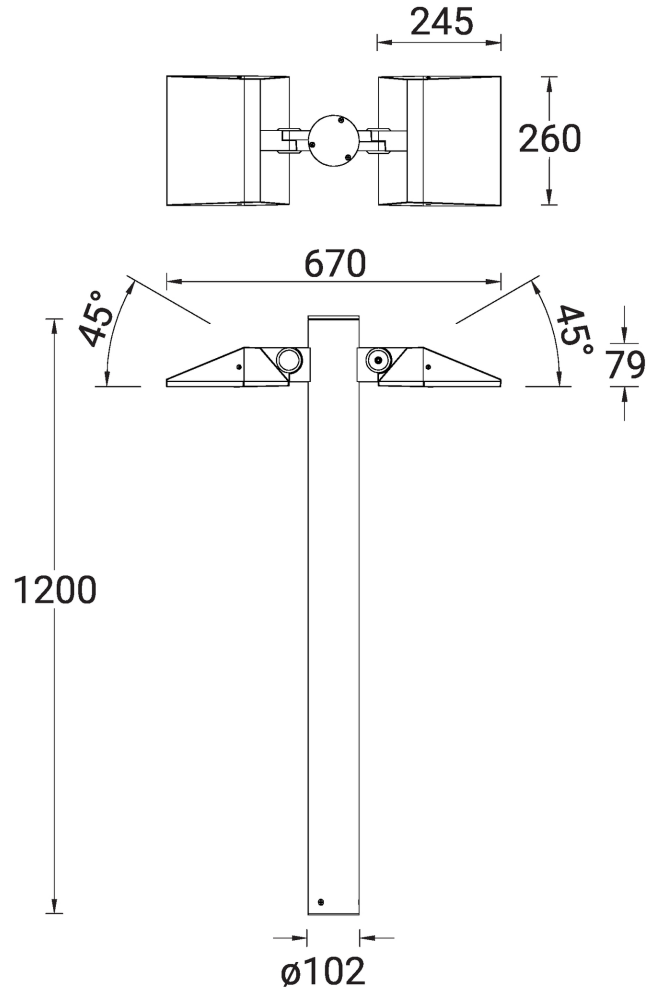

Feature

Optic

Product colour

Special finishes upon request

VEKTER

Technical information

	Model number	Light source	Power	Lumen	Optic	CCT / CRI	Dimming type	Weight	
Ø102 - 1200 mm - 1 side									
VEKTER 3	VK-10001	12 LED	20 W	2353 - 2728 lm	M [29°], W [40°x54°], EW [106°x114°], T2 [56°x140°], T3 [92°x127°], T4 [72°x103°], ME [62°x139°]	2700K CRI80, 3000K CRI80, 4000K CRI80	On/Off, 1-10V, DALI	7.5 kg	
VEKTER 3	VK-10002	12 LED	28 W	3156 - 3658 lm	M [29°], W [40°x54°], EW [106°x114°], T2 [56°x140°], T3 [92°x127°], T4 [72°x103°], ME [62°x139°]	2700K CRI80, 3000K CRI80, 4000K CRI80	On/Off, DALI	7.5 kg	
Ø102 - 1200 mm - 2 sides									
VEKTER 4	VK-10011	2 x 12 LED	40 W	4706 - 5456 lm	M [29°], W [40°x54°], EW [106°x114°], T2 [56°x140°], T3 [92°x127°], T4 [72°x103°], ME [62°x139°]	2700K CRI80, 3000K CRI80, 4000K CRI80	On/Off, 1-10V, DALI	11.2 kg	
VEKTER 4	VK-10012	2 x 12 LED	56 W	6312 - 7316 lm	M [29°], W [40°x54°], EW [106°x114°], T2 [56°x140°], T3 [92°x127°], T4 [72°x103°], ME [62°x139°]	2700K CRI80, 3000K CRI80, 4000K CRI80	On/Off, DALI	11.2 kg	

Accessory

	 Anchor bolt A10791	 Root mount kit A15091	 DALI Control System Control-DALI
VK-10001	•	•	•
VK-10002	•	•	•
VK-10011	•	•	•
VK-10012	•	•	•

VEKTER

VK-10001, VK-10002

VK-10011, VK-10012

VEKTER

VEKTER
Surface facade luminaires