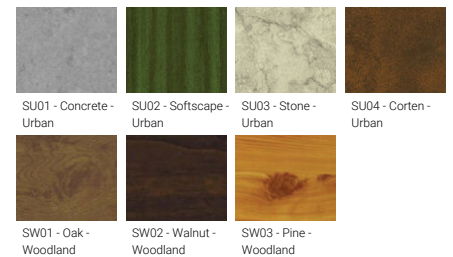

Feature

Optic

Product colour

Special finishes upon request

VERANDA

Technical information

	Model number	Light source	Power	Lumen	Optic	CCT / CRI	Dimming type	Weight
Medium								
	VERANDA 6 VR-70311	1 COB	30 W	1508 - 1605 lm	G [360°]	3000K CRI80, 4000K CRI80	On/Off, 1-10V, DALI	4 kg
	VERANDA 6 VR-70312	1 COB	30 W	739 - 821 lm	G [180°]	3000K CRI80, 4000K CRI80	On/Off, 1-10V, DALI	4 kg
	VERANDA 6 VR-70313	1 COB	30 W	755 - 804 lm	G [90° / 90°]	3000K CRI80, 4000K CRI80	On/Off, 1-10V, DALI	4 kg
Small								
	VERANDA 5 VR-70301	1 COB	16 W	661 - 704 lm	G [360°]	3000K CRI80, 4000K CRI80	On/Off, 1-10V, DALI	1.7 kg
	VERANDA 5 VR-70302	1 COB	16 W	717 - 771 lm	G [180°]	3000K CRI80, 4000K CRI80	On/Off, 1-10V, DALI	1.7 kg
	VERANDA 5 VR-70303	1 COB	16 W	317 - 338 lm	G [90° / 90°]	3000K CRI80, 4000K CRI80	On/Off, 1-10V, DALI	1.7 kg