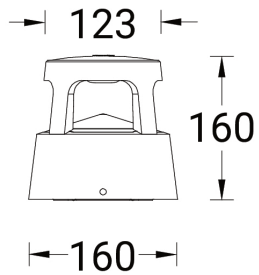

VERANDA

VR-70301,
VR-70302,
VR-70303