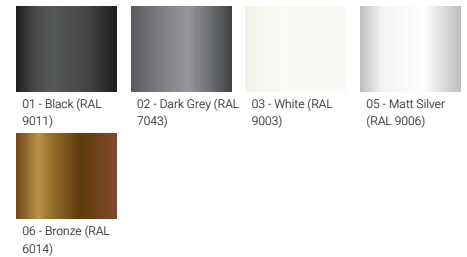

VERANDA

Compact stout public realm way-finding. 360°, 180° or double-sided way finding options ensures guidance provision and strong pleasingly anonymous footprint.

Luminaire Structure

- Die-cast aluminium housing
- Pre-treated before powder coating ensuring high corrosion resistance
- Single cable entry
- Stainless steel fasteners in grade 304 with zinc flake coating (ZFC)
- Durable silicone rubber gasket
- High-efficiency polycarbonate lens
- Integral control gear

Feature

Optic

Product colour

Special finishes upon request

VERANDA

Technical information

	Model number	Light source	Power	Lumen	Optic	CCT / CRI	Dimming type	Weight
Medium								
	VERANDA 6 VR-70311	1 COB	30 W	1508 - 1605 lm	G [360°]	3000K CRI80, 4000K CRI80	On/Off, 1-10V, DALI	4 kg
	VERANDA 6 VR-70312	1 COB	30 W	739 - 821 lm	G [180°]	3000K CRI80, 4000K CRI80	On/Off, 1-10V, DALI	4 kg
	VERANDA 6 VR-70313	1 COB	30 W	755 - 804 lm	G [90° / 90°]	3000K CRI80, 4000K CRI80	On/Off, 1-10V, DALI	4 kg
Small								
	VERANDA 5 VR-70301	1 COB	16 W	661 - 704 lm	G [360°]	3000K CRI80, 4000K CRI80	On/Off, 1-10V, DALI	1.7 kg
	VERANDA 5 VR-70302	1 COB	16 W	717 - 771 lm	G [180°]	3000K CRI80, 4000K CRI80	On/Off, 1-10V, DALI	1.7 kg
	VERANDA 5 VR-70303	1 COB	16 W	317 - 338 lm	G [90° / 90°]	3000K CRI80, 4000K CRI80	On/Off, 1-10V, DALI	1.7 kg