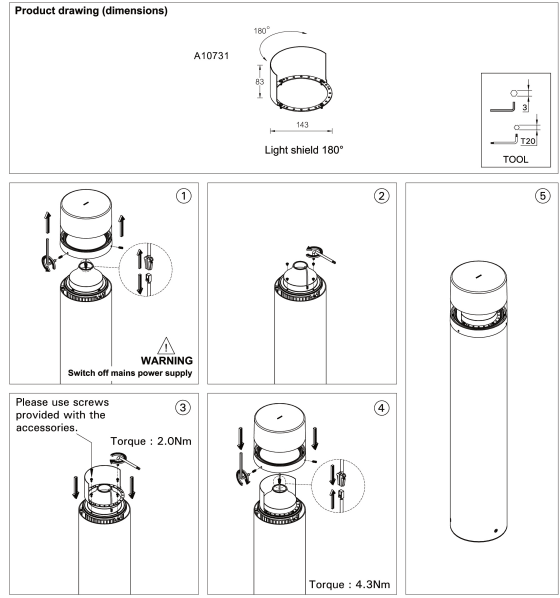

Light shield 180° (A10731)

Product description

Technical information

Material	Aluminium
Product colours	Black