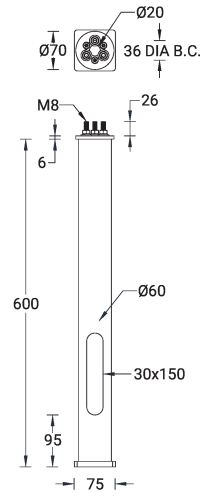

Root mount kit (A14991)

A14991

**Product description****Technical information****Material**

Galvanised Steel