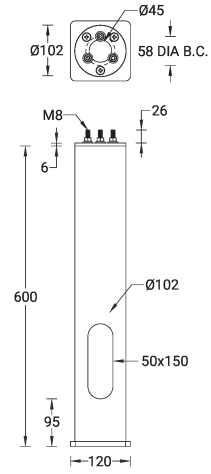

Root mount kit (A15091)

A15091

**Product description****Technical information****Material**

Galvanised Steel