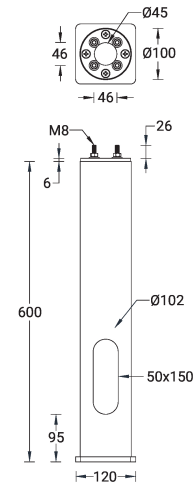

Root mount kit (A15291)

A15291

**Product description****Technical information****Material**

Galvanised Steel