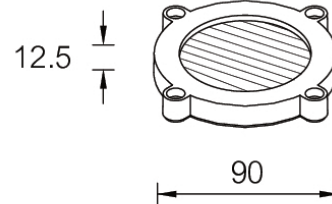

Linear spread lens (A20114)

A20114

**Product description****Technical information**

Material	Aluminium
Product colours	Black