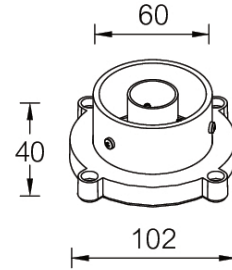

**Anti-glare visor (A20161)**

A20161

**Product description****Technical information**

<b>Material</b>	Aluminium
<b>Product colours</b>	Black, Dark Grey, White, Matt Silver, Bronze, Concrete - Urban, Softscape - Urban, Stone - Urban, Corten - Urban, Oak - Woodland, Walnut - Woodland, Pine - Woodland