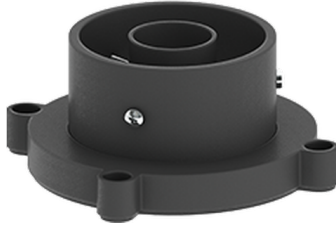

**Anti-glare visor (A20161)**

A20161

**Product description****Technical information**

<b>Material</b>	Aluminium
<b>Product colours</b>	Black, Dark Grey, White, Matt Silver, Bronze, Concrete - Urban, Softscape - Urban, Stone - Urban, Corten - Urban, Oak - Woodland, Walnut - Woodland, Pine - Woodland