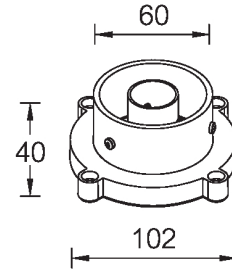

Anti-glare visor (A20161)

A20161

**Product description****Technical information**

Material	Aluminium
Product colours	Black, Dark Grey, White, Matt Silver, Bronze, Concrete - Urban, Softscape - Urban, Stone - Urban, Corten - Urban, Oak - Woodland, Walnut - Woodland, Pine - Woodland