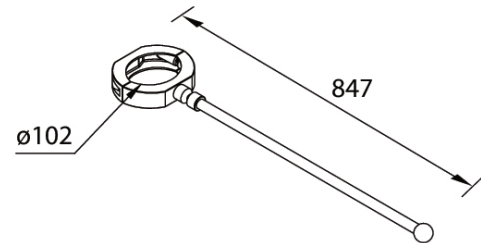

Single banner (A20181)

A20181

**Product description****Technical information**

Material	Galvanised Steel
Product colours	Black, Dark Grey, White, Matt Silver, Bronze, Concrete - Urban, Softscape - Urban, Stone - Urban, Corten - Urban, Oak - Woodland, Walnut - Woodland, Pine - Woodland