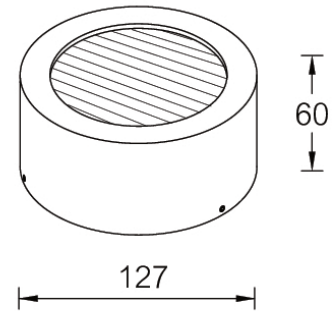

**Linear spread lens (A20214)**

A20214

**Product description****Technical information**

Material	Aluminium
Product colours	Black