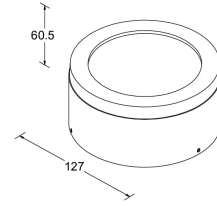

Colour filter (Green) (A20219)

A20219

**Product description****Technical information**
