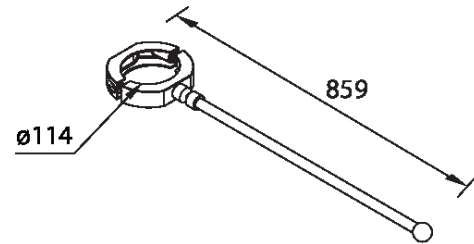

**Single banner (A20381)****A20381****Product description****Technical information**

<b>Material</b>	Galvanised Steel
<b>Product colours</b>	Black, Dark Grey, White, Matt Silver, Bronze, Concrete - Urban, Softscape - Urban, Stone - Urban, Corten - Urban, Oak - Woodland, Walnut - Woodland, Pine - Woodland