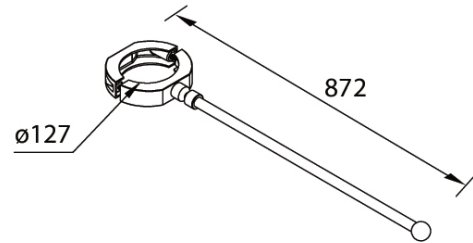

**Single banner (A20581)**

A20581

**Product description****Technical information**

<b>Material</b>	Galvanised Steel
<b>Product colours</b>	Black, Dark Grey, White, Matt Silver, Bronze, Concrete - Urban, Softscape - Urban, Stone - Urban, Corten - Urban, Oak - Woodland, Walnut - Woodland, Pine - Woodland