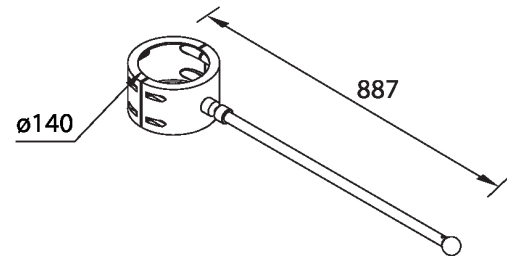

**Single banner (A20781)**

A20781

**Product description****Technical information**

<b>Material</b>	Galvanised Steel
<b>Product colours</b>	Black, Dark Grey, White, Matt Silver, Bronze, Concrete - Urban, Softscape - Urban, Stone - Urban, Corten - Urban, Oak - Woodland, Walnut - Woodland, Pine - Woodland