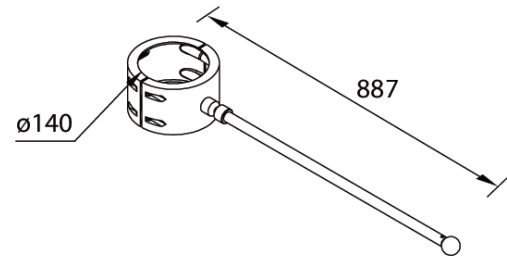

**Single banner (A20781)**

A20781

**Product description****Technical information**

<b>Material</b>	Galvanised Steel
<b>Product colours</b>	Black, Dark Grey, White, Matt Silver, Bronze, Concrete - Urban, Softscape - Urban, Stone - Urban, Corten - Urban, Oak - Woodland, Walnut - Woodland, Pine - Woodland