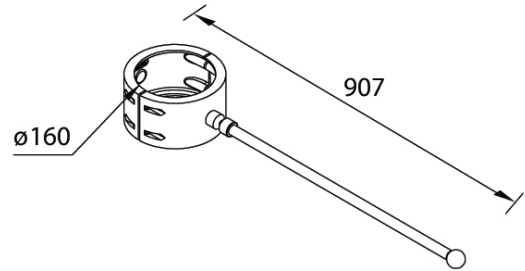

Single banner (A20981)

A20981

**Product description****Technical information**

Material	Galvanised Steel
Product colours	Black, Dark Grey, White, Matt Silver, Bronze, Concrete - Urban, Softscape - Urban, Stone - Urban, Corten - Urban, Oak - Woodland, Walnut - Woodland, Pine - Woodland