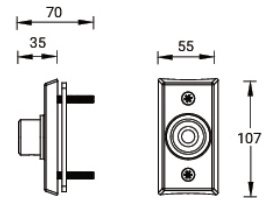

**Bracket projectors (A21181)****BRACKET PROJECTORS  
A21181****Product description****Technical information**

<b>Material</b>	Aluminium
<b>Product colours</b>	Black, Dark Grey, White, Matt Silver, Bronze, Concrete - Urban, Softscape - Urban, Stone - Urban, Corten - Urban, Oak - Woodland, Walnut - Woodland, Pine - Woodland