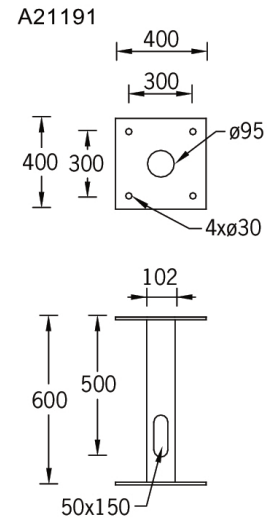

Root mount kit (A21191)**Product description****Technical information****Material**

Galvanised Steel