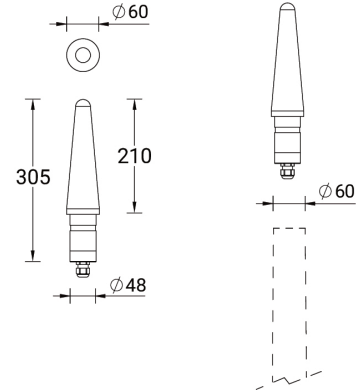

**Illuminated Beacon-Tip (White CCT or Single Colour) (A21381)**

**ILLUMINATED BEACON-TIP  
A21381**

**Product description**

- Integral control gear
- 3000K (-W30) or 4000K (-W40)
- Single colours: RED (-R), GREEN (-G), BLUE (-B)

**Technical information**

- Class I
- IP65
- IK07
- Frosted PMMA tube lens
- Lens options: Clear (-C), Frost (-F)
- Dimming type: On/Off
- Lamp: 3 LED
- Power: 6 W
- Lumen: 418 lm
- Weight: 1.05 kg

<b>Material</b>	Aluminium
<b>Product colours</b>	Black, Dark Grey, White, Matt Silver, Bronze, Concrete - Urban, Softscape - Urban, Stone - Urban, Corten - Urban, Oak - Woodland, Walnut - Woodland, Pine - Woodland