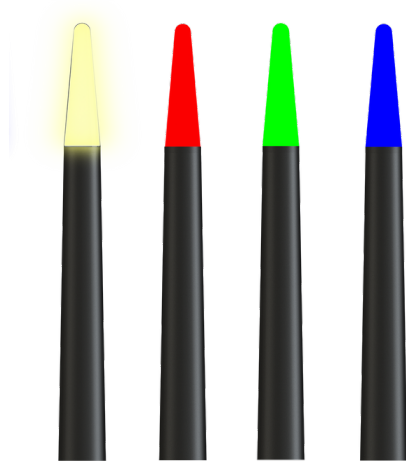

**Illuminated Beacon-Tip (White CCT or Single Colour) (A21381)**

**ILLUMINATED BEACON-TIP  
A21381**

**Product description**

- Integral control gear
- 3000K (-W30) or 4000K (-W40)
- Single colours: RED (-R), GREEN (-G), BLUE (-B)

**Technical information**

- Class I
- IP65
- IK07
- Frosted PMMA tube lens
- Lens options: Clear (-C), Frost (-F)
- Dimming type: On/Off
- Lamp: 3 LED
- Power: 6 W
- Lumen: 418 lm
- Weight: 1.05 kg

<b>Material</b>	Aluminium
<b>Product colours</b>	Black, Dark Grey, White, Matt Silver, Bronze, Concrete - Urban, Softscape - Urban, Stone - Urban, Corten - Urban, Oak - Woodland, Walnut - Woodland, Pine - Woodland