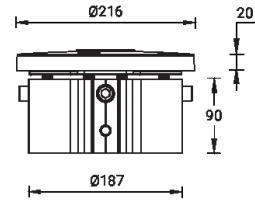

Top cover for L-COLUMN (A21591)

**TOP COVER
A21591**

Product description

Technical information

Material	Aluminium
Product colours	Black, Dark Grey, White, Matt Silver, Bronze, Concrete - Urban, Softscape - Urban, Stone - Urban, Corten - Urban, Oak - Woodland, Walnut - Woodland, Pine - Woodland
EPA (m2)	0.024