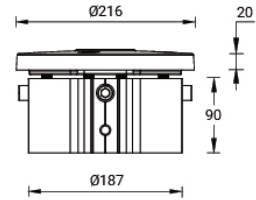

Top cover for L-COLUMN (A21591)**TOP COVER
A21591****Product description****Technical information**

Material	Aluminium
Product colours	Black, Dark Grey, White, Matt Silver, Bronze, Concrete - Urban, Softscape - Urban, Stone - Urban, Corten - Urban, Oak - Woodland, Walnut - Woodland, Pine - Woodland