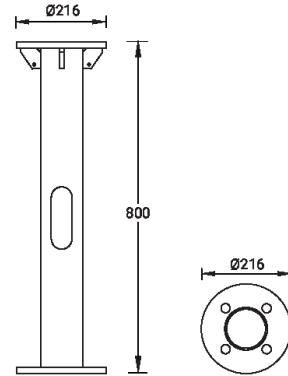

**Root mount kit for LCO-20111 (A22191)****ROOT MOUNT KIT FOR LCO-20111  
A22191****Product description****Technical information**

<b>Material</b>	Aluminium
<b>Product colours</b>	Black, Softscape - Urban, Stone - Urban, Walnut - Woodland, White, Matt Silver, Bronze, Concrete - Urban, Corten - Urban, Dark Grey, Oak - Woodland, Pine - Woodland