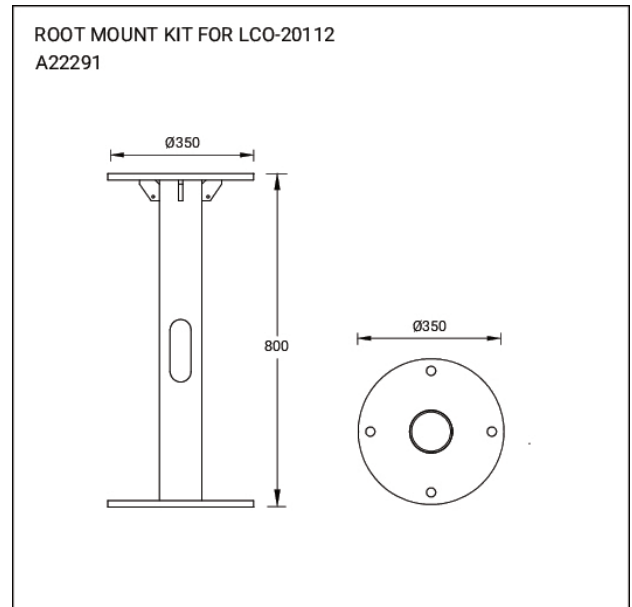

**Root mount kit for LCO-20112 (A22291)**

**Product description**

**Technical information**

<b>Material</b>	Galvanised Steel
<b>Product colours</b>	Black, Softscape - Urban, Stone - Urban, Walnut - Woodland, White, Matt Silver, Bronze, Concrete - Urban, Corten - Urban, Dark Grey, Oak - Woodland, Pine - Woodland