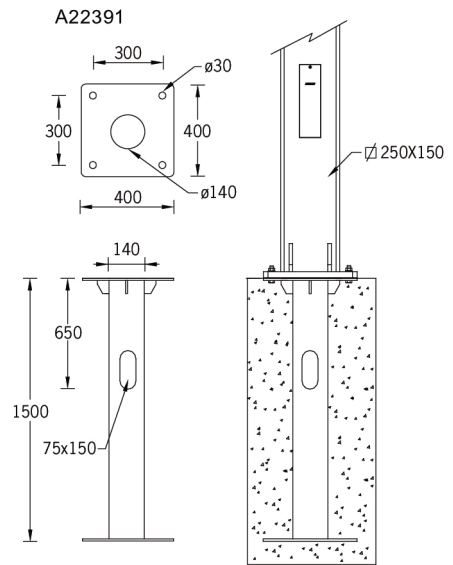

Root mount kit (A22391)**Product description****Technical information****Material**

Galvanised Steel