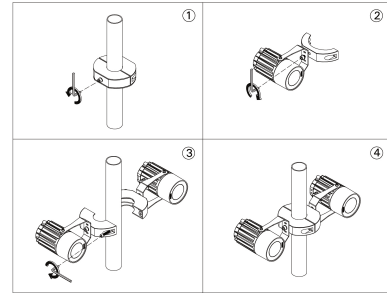

Pole clamp for ODESSA 1, 2 (A22581)

Product description

Available for Ø60 mm, Ø76 mm, Ø89 mm and Ø102 mm pole diameters

Technical information

Material	Aluminium
Product colours	Black, Dark Grey, White, Matt Silver, Bronze, Concrete - Urban, Softscape - Urban, Stone - Urban, Corten - Urban, Oak - Woodland, Walnut - Woodland, Pine - Woodland