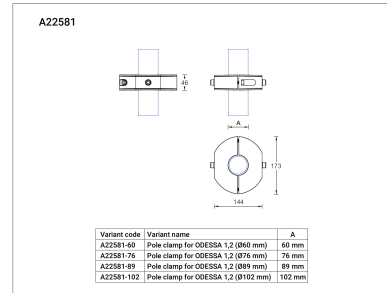

Pole clamp for ODESSA 1, 2 (A22581)

Product description

Available for Ø60 mm, Ø76 mm, Ø89 mm and Ø102 mm pole diameters

Technical information

Material	Aluminium
Product colours	Black, Dark Grey, White, Matt Silver, Bronze, Concrete - Urban, Softscape - Urban, Stone - Urban, Corten - Urban, Oak - Woodland, Walnut - Woodland, Pine - Woodland