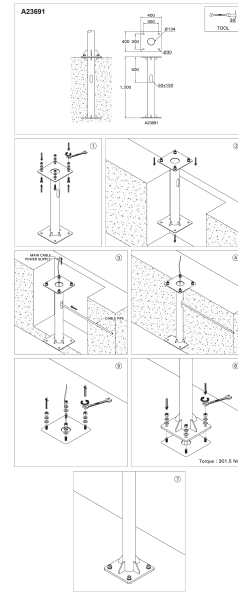

Root mount kit (A23691)**Product description****Technical information****Material**

Galvanised Steel