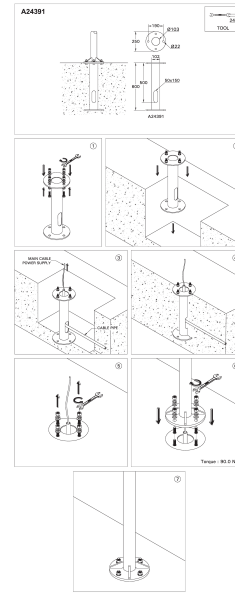

Root mount kit (A24391)**Product description****Technical information****Material**

Galvanised Steel