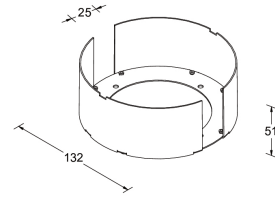

Light shield 30° (A30131)

A30131

**Product description****Technical information**

Material	Aluminium
Product colours	Black