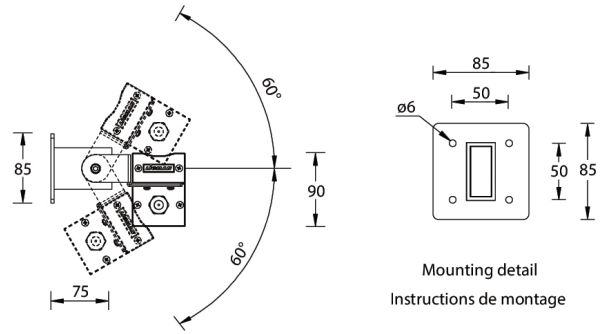

75 mm extend arm mounting (A30891)

A30891

Product description

Technical information

Material	Aluminium
Product colours	Black, Dark Grey, White, Matt Silver, Bronze, Concrete - Urban, Softscape - Urban, Stone - Urban, Corten - Urban, Oak - Woodland, Walnut - Woodland, Pine - Woodland