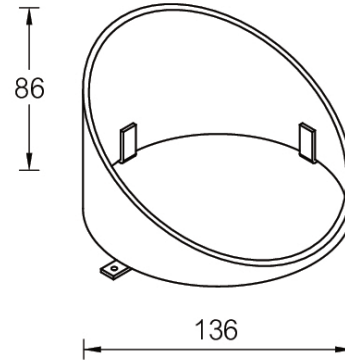

Anti-glare visor (A50231)

A50231

**Product description****Technical information**

Material	Aluminium
Product colours	Black, Dark Grey, White, Matt Silver, Bronze, Concrete - Urban, Softscape - Urban, Stone - Urban, Corten - Urban, Oak - Woodland, Walnut - Woodland, Pine - Woodland