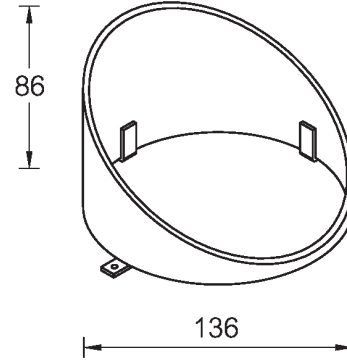

**Anti-glare visor (A50231)****A50231****Product description****Technical information**

<b>Material</b>	Aluminium
<b>Product colours</b>	Black, Dark Grey, White, Matt Silver, Bronze, Concrete - Urban, Softscape - Urban, Stone - Urban, Corten - Urban, Oak - Woodland, Walnut - Woodland, Pine - Woodland