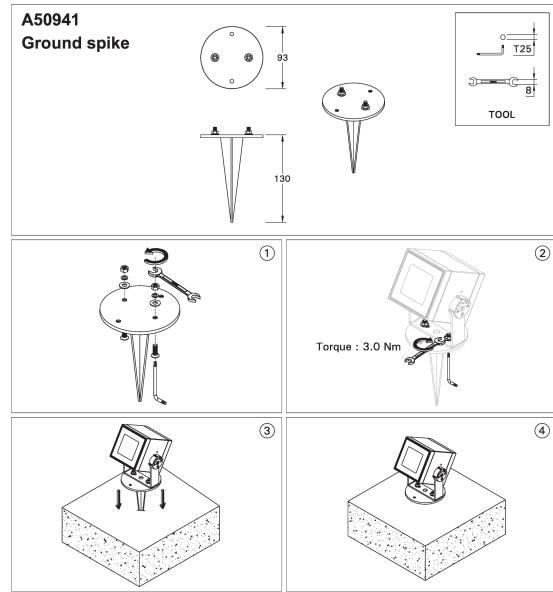

**Ground spike (A50941)****Product description****Technical information**

Product colours

Black