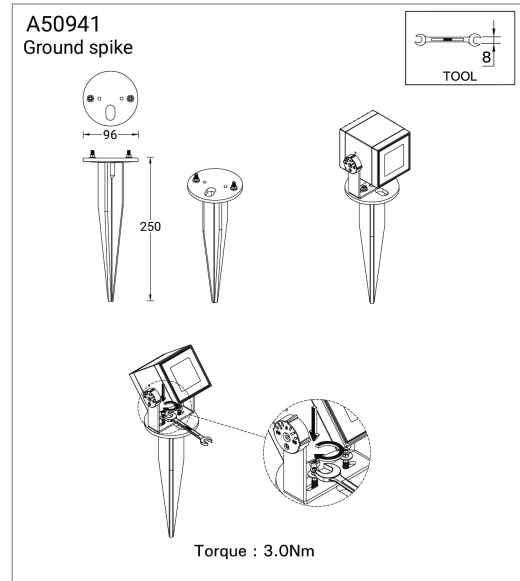

**Ground spike (A50941)****Product description****Technical information**

Product colours

Black