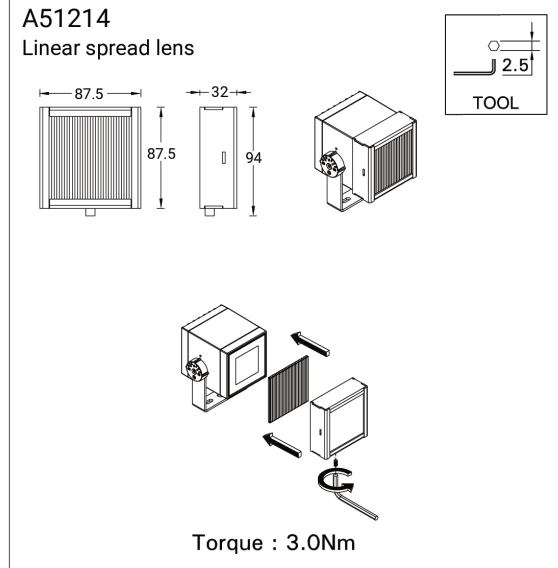

Linear spread lens (A51214)**Product description****Technical information**