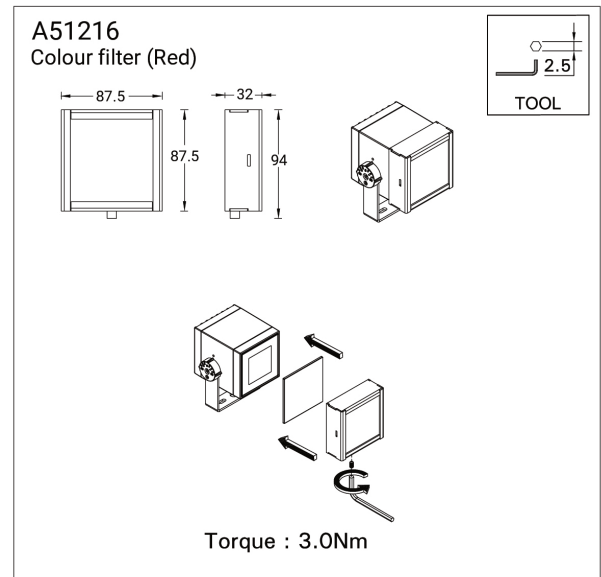

Colour filter (Red) (A51216)**Product description****Technical information**