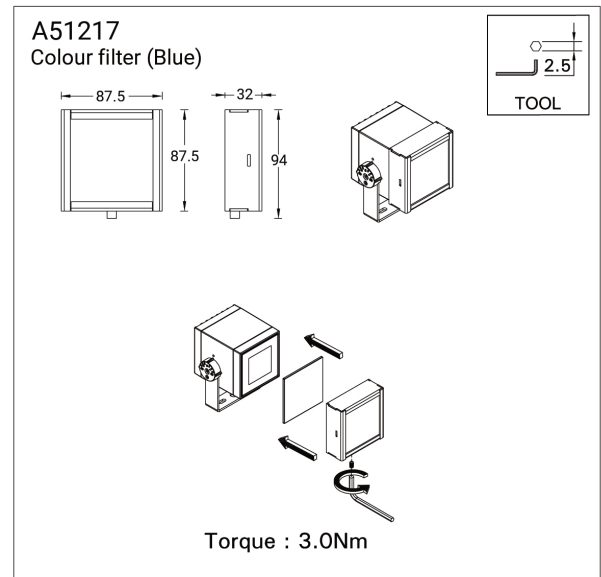

**Colour filter (Blue)** (A51217)**Product description****Technical information**