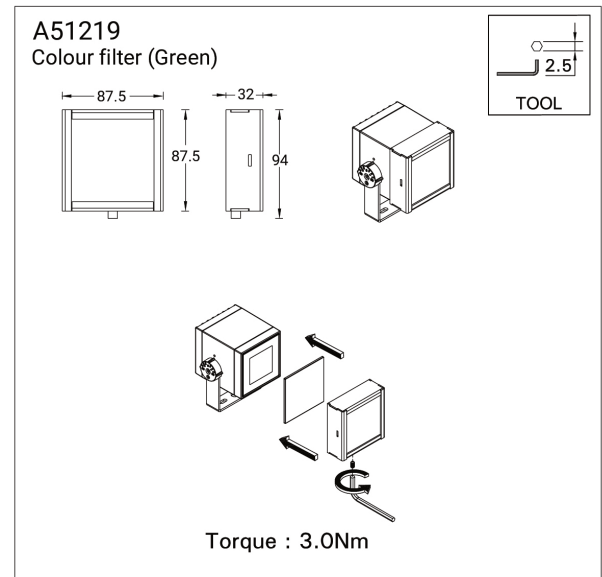

Colour filter (Green) (A51219)**Product description****Technical information**