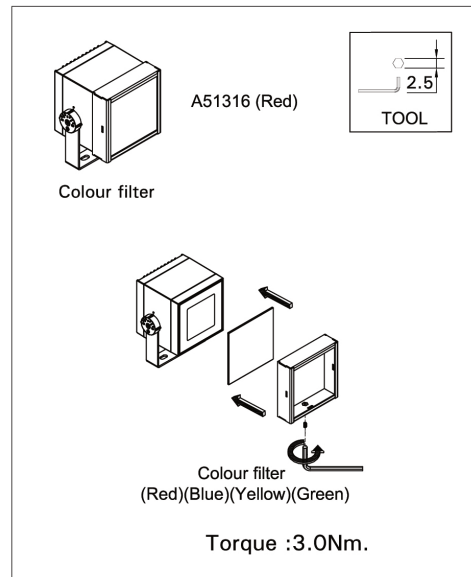

Colour filter (Red) (A51316)**Product description****Technical information**